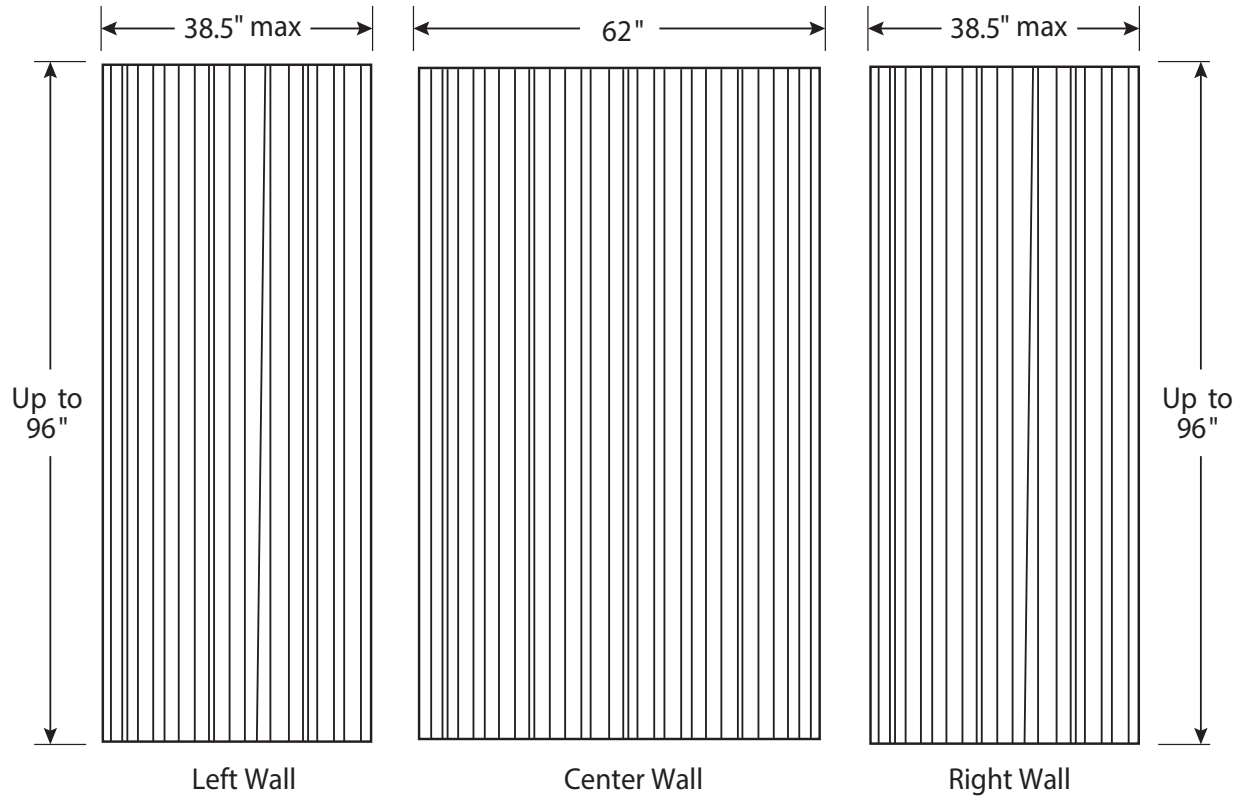

** Final dimensions can be discussed with the client on a project to project basis

Note: Assume 2" space on each side of the panels without pattern.

FEATURES Dimensional Tolerance $\pm 1/4"$. Dimensions needed for site preparation should be measured from the unit. American Bath Group assumes no responsibility for preparatory work.

Type and Model #	Material	Wall Finish	Pieces
Wall Surround #WS-CS-VIC	Cast Marble	Vertical Interval Contemporary Wall Pattern	3