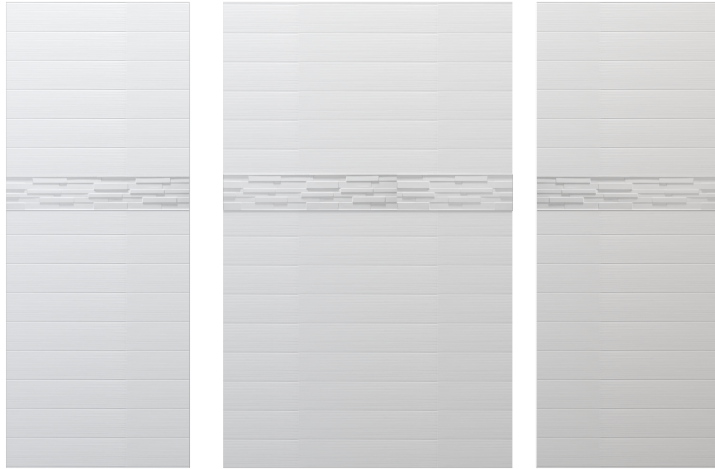

WS-TX-TSL6x24

6" X 24" TEXTURED STACKED LISTELLO CAST MARBLE

KIT INCLUDES

- 2 side panels
- 1 back panel

Material to be Crated and Stacked on Pallets.

Cast Marble Solutions

COLOR & TRIM OPTIONS

Standard Color	Code
White	SW

Optional Color	Code
Cream	SC
Ivory	SI
Warm White	WW

FEATURES

- Tile Size:** Individual 'brick' size: 6" x 24"
- Pattern:** Textured stacked listello
- Back wall:** Up to 62" max width
- Side wall:** Up to 36" max width
- Thickness:** 5/16" nominal, with +/- 1/16" variance
- Finish:** Matte finish