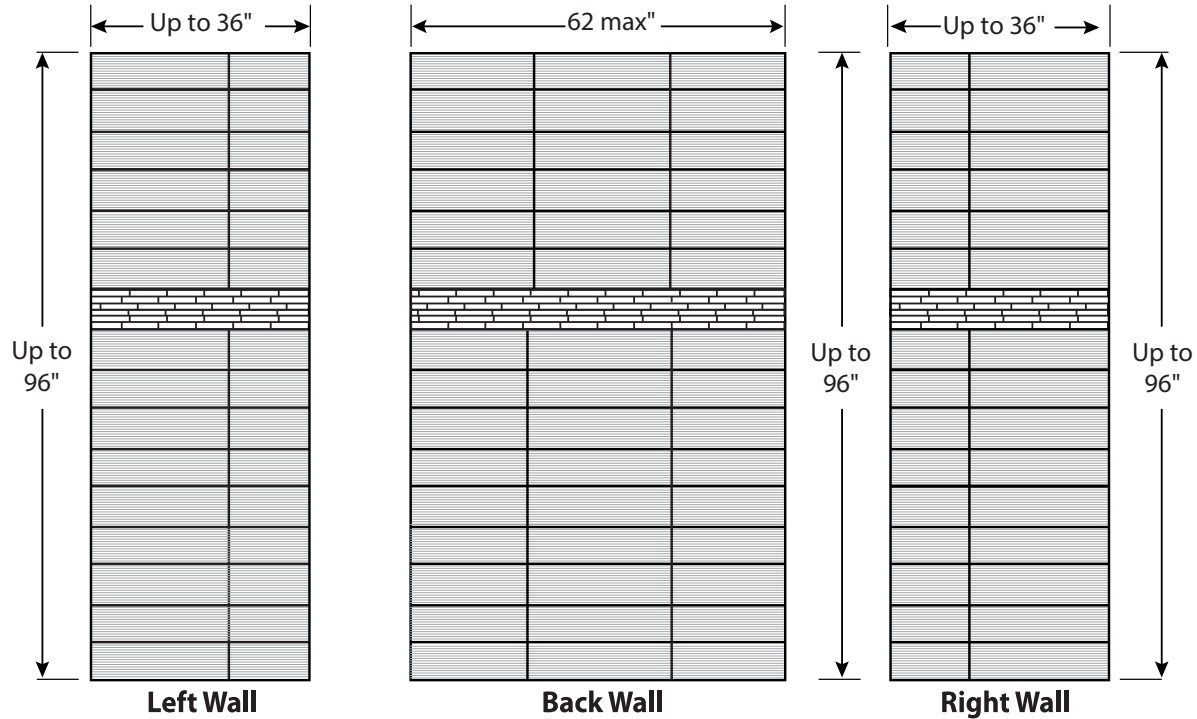

FEATURES Dimensional Tolerance $\pm \frac{1}{4}"$. Dimensions needed for site preparation should be measured from the unit. American Bath Group assumes no responsibility for preparatory work.

Type and Model #	Material	Wall Finish	Pieces
Wall Surround #WS-TX-TSL6x24	Cast Marble	6 x 24 Textured Wall Pattern	3