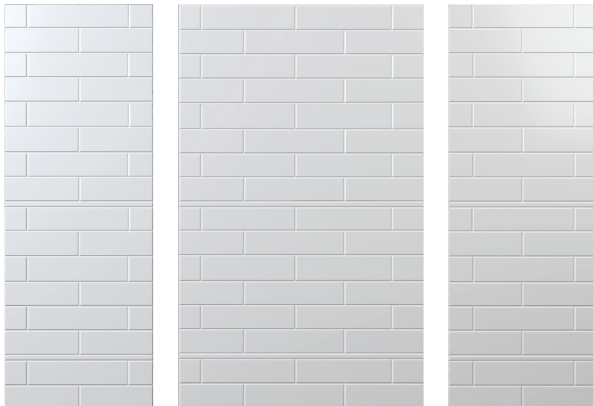

WS-CS-HC6x24

6 X 24 HORIZONTAL CONTEMPORARY WALL SURROUND CAST MARBLE

KIT INCLUDES

- 2 side panels
- 1 back panel

Material to be crated and stacked on pallets.

Cast Marble Solutions

COLOR & TRIM OPTIONS

Standard Color	Code
White	SW

Optional Color	Code
Cream	SC
Ivory	SI
Warm White	WW

FEATURES

- Tile Size:** Individual 'brick' size: 6" x 24"
- Pattern:** Horizontal contemporary wall
- Back wall:** Up to 60" max width
- Side wall:** Up to 36" max width
- Thickness:** $\frac{5}{16}$ " nominal, with $\pm \frac{1}{16}$ " variance
- Finish:** Gloss finish

Minimum order quantities apply

OPTIONAL ACCESSORIES

- Trim strips 2" wide, 3/4" thick, up to 98" long
- Soap dishes (Ceramic, Chrome)
- Shampoo Shelves (Cultured marble)
- Foot rests (Cultured marble)
- Available in MasterCast (Std), ProCast (Class A Fire Rated)
- Additional Accessories available upon request (min. quantities apply)