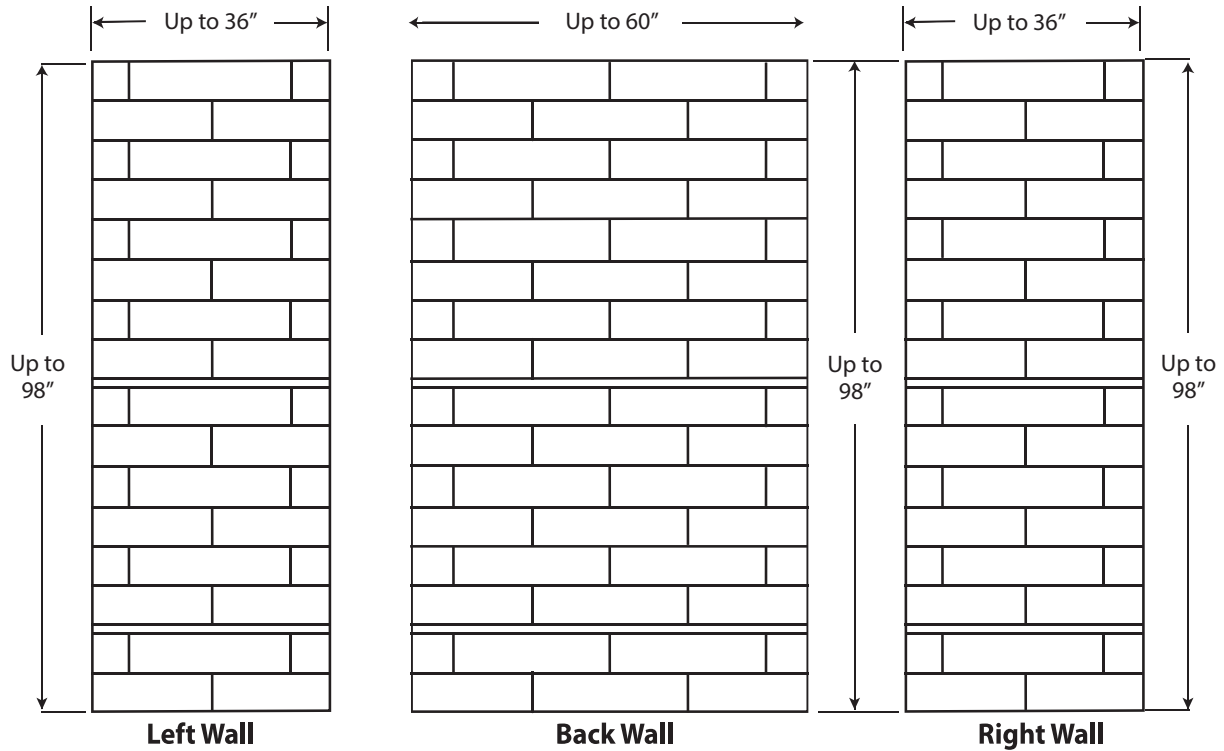

FEATURES Dimensional Tolerance $\pm 1/4"$. Dimensions needed for site preparation should be measured from the unit. American Bath Group assumes no responsibility for preparatory work.

Type and Model #	Material	Wall Finish	Pieces
Wall Surround #WS-CS-HC6x24	Cast Marble	6" x 24" Contemporary Wall Pattern	3