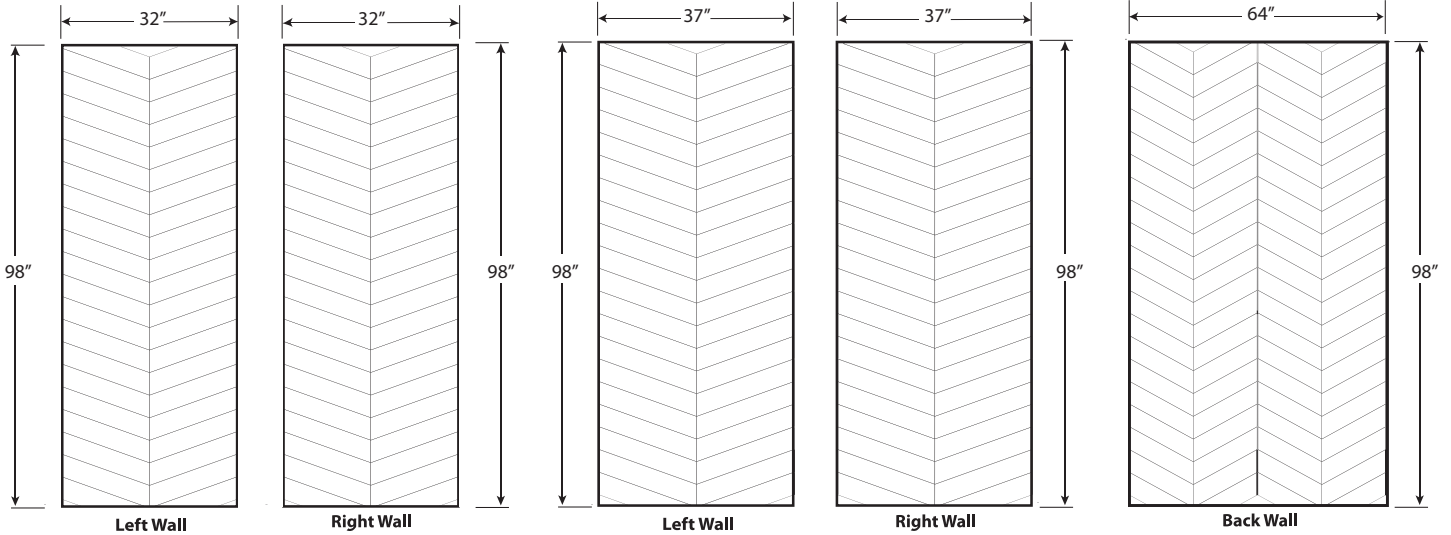

FEATURES

- Tile Size:** 4"x15"
- Pattern:** Chevron
- Back wall:** Up to 64" max width
- Side wall:** Up to 37" max width
- Thickness:** 5/16" nominal, with +/- 1/16" variance
- Finish:** Matte finish

Minimum order quantities apply

32"x98" Chevron Wall Surround side panels

37"x98" Chevron Wall Surround side panels

64"x98" Chevron Wall Surround back panel

Note to installer:

1. Grout lines in the corners WILL NOT LINE UP. You will need to exaggerate the offset grout lines in the corner for design intent.
2. Caulking color to match the surrounding color.