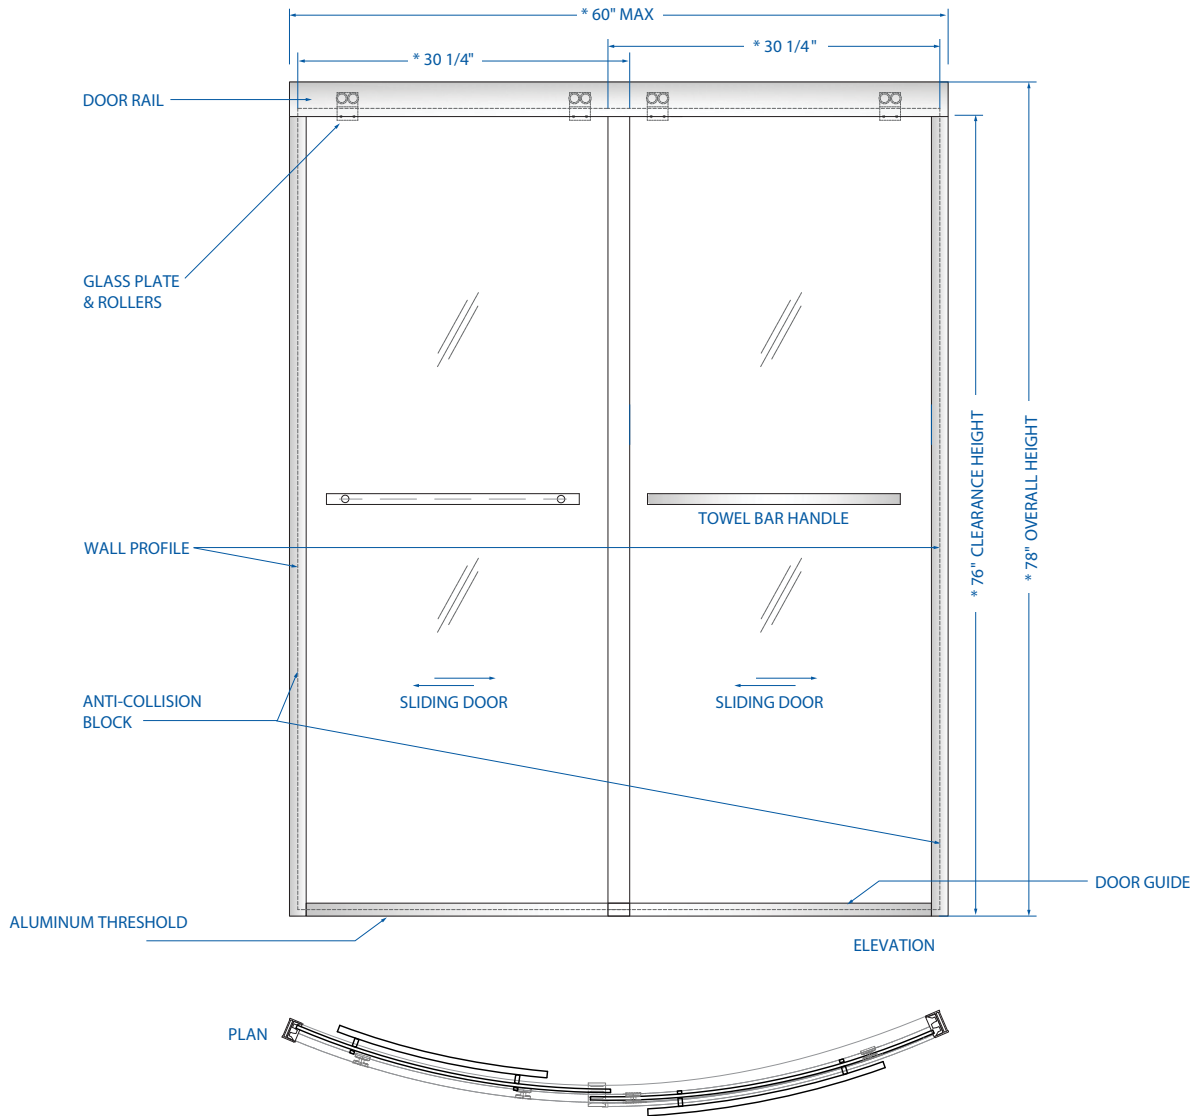

### FEATURES

- **Dimensions:**
  - \* 60" max. W x 78" H
  - \* Clearance height 76"
  - \* Fits 56" - 60" finished opening
  - \* Up to 4 in. in width adjustment
- **Design:**
  - \* Frameless door panels
  - \* Double bypass door design
  - \* Curved sliding door with one fixed panel
  - \* Anti-collision blocks in wall profiles to soften force on impact and keep doors locked in position
  - \* Wall profiles for out-of-plumb adjustment
  - \* Clear or frosted glass finish available
  - \* 2 towel bar style handles
- **Glass:**
  - \* 3/8" (10 mm) thickness\*\*
  - \* ANSI certified tempered glass
- **Finish:**
  - \* Clear/frosted option available

### HARDWARE

- \* Chrome finish available
- \* Aluminum construction
- \* Adjustable gliding wheels
- \* Fully frameless glass design
- \* Aluminum threshold

\*See terms and conditions for details.

Glass Tub & Shower Enclosures