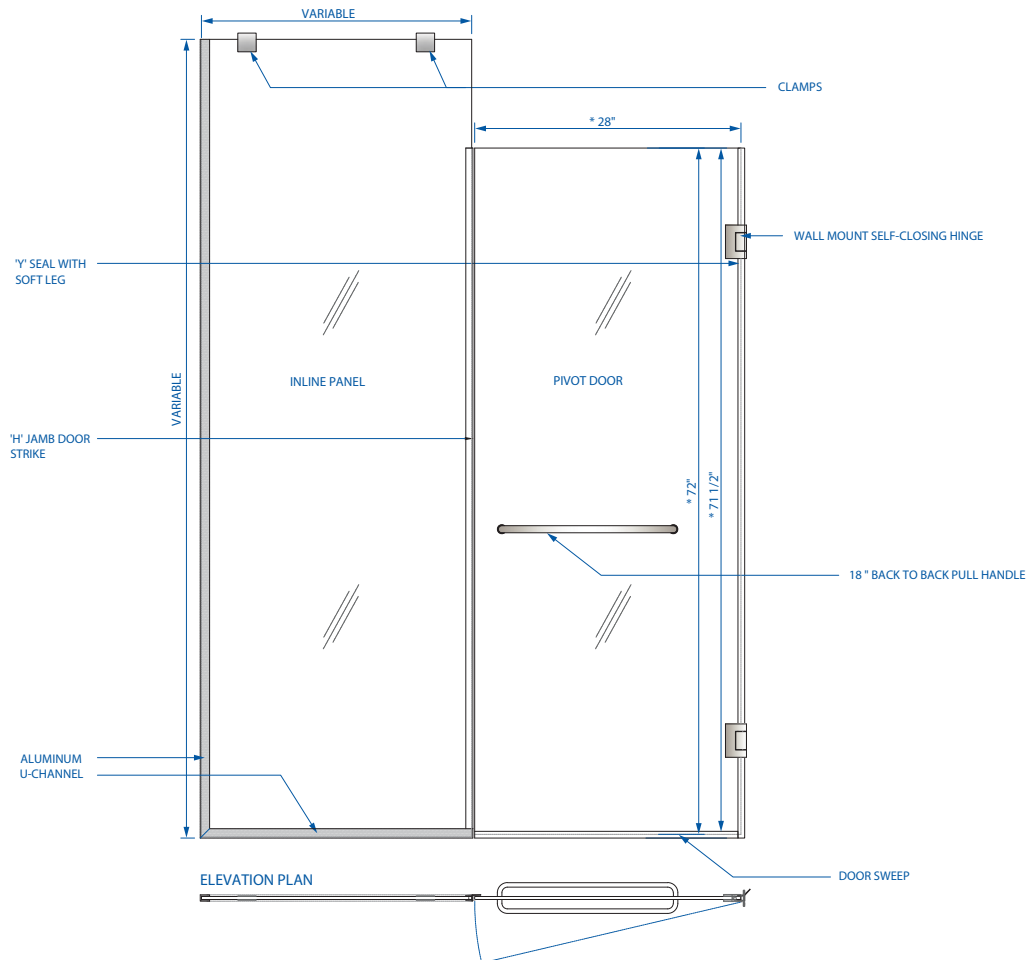

 - **Design:**
 - * Frameless design
 - * Single hinged door with an inline panel to the ceiling
 - * Reversible for right or left door opening
 - * Polycarbonate water proof seal strips
 - * Various configurations available within the same series

 - **Glass:**
 - * 3/8" (10 mm) thickness**
 - * ANSI certified tempered glass

 - **Finish:**
 - * Clear
 - * Frosted option available
- ** Other glass thickness options available upon request

HARDWARE

- * Chrome Std. Brushed Nickel finish available
- * Two (2) chrome stainless steel wall mount self-closing hinges
- * Aluminum U-Channel on two (2) sides of inline panel
- * Two (2) clips at the top of the inline panel
- * 18" back-to-back pull handle/towel bar

*See terms and conditions for details.

Glass Tub & Shower Enclosures

GD-MHF-TB

METER-TB GLASS DOOR TUB & SHOWER ENCLOSURES

Glass Tub & Shower Enclosures

*Nominal Sizes

*NOTE: These measurements are based on a standard 60"x78" enclosure. Heights and Widths are variable and can be ordered to fit specific project requirements.

Product Description	Glass Thickness	Hardware Finish	Glass Finish	Door Opening Width	Model Number
28" Meter Hinged Door w Fixed Panel to Ceiling & U-Channel Clips	10mm	Chrome	Clear	60"	GD-10MHF6072-TB-CLCH
				54"	GD-10MHF5472-TB-CLCH
				48"	GD-10MHF4872-TB-CLCH
			Frosted	60"	GD-10MHF6072-TB-FRCH
				54"	GD-10MHF5472-TB-FRCH
				48"	GD-10MHF4872-TB-FRCH
		Brushed Nickel	Clear	60"	GD-10MHF6072-TB-CLBN
				54"	GD-10MHF5472-TB-CLBN
				48"	GD-10MHF4872-TB-CLBN
			Frosted	60"	GD-10MHF6072-TB-CLBN
				54"	GD-10MHF5472-TB-CLBN
				48"	GD-10MHF4872-TB-CLBN