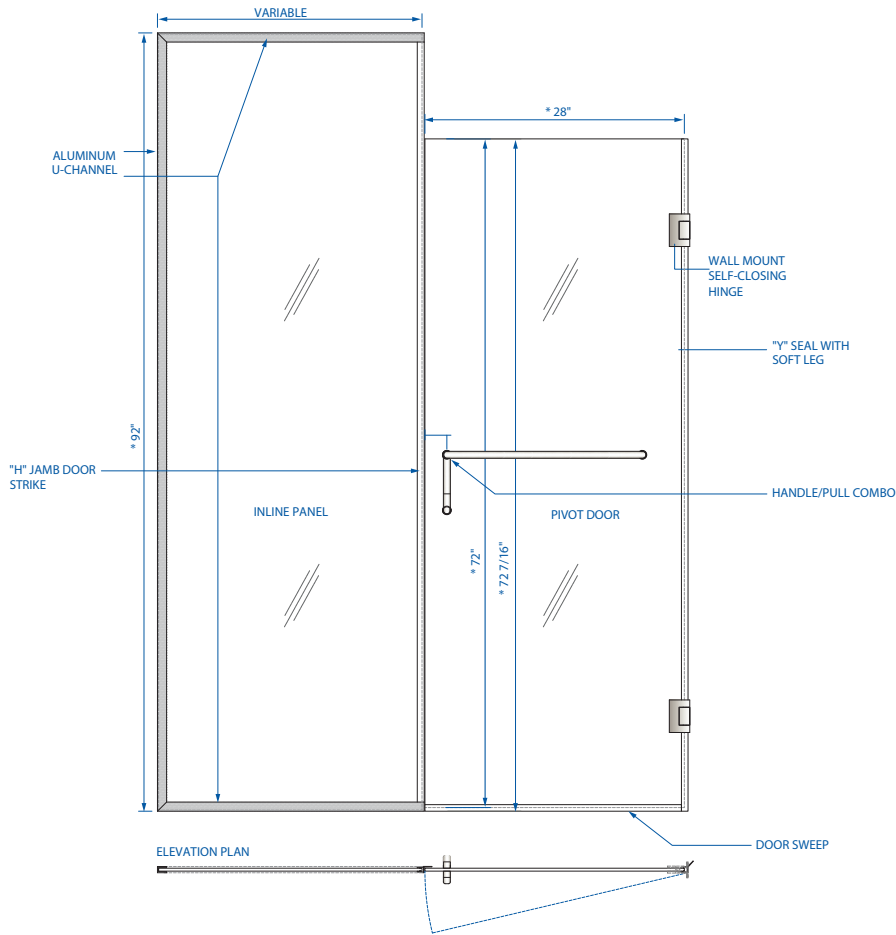

Chrome	CH
Brushed Nickel	BN

Custom Hardware Options	Code
-------------------------	------

Matte Black	MB
Oil-Rubbed Bronze	ORB

Glass Tub & Shower Enclosures

FEATURES

- **Dimensions:**
 - * Hinged door 28" W x 72" H
 - * Inline panel variable WxH
 - * Up to 3/8" width adjust.
 - * Up to 1/2" height adjust.
 - * Up to 3/8" out-of-plumb adjust.
 - **Design:**
 - * Fully Frameless
 - * Single hinged door with an inline panel to the ceiling
 - * Reversible for right or left door opening
 - * Polycarbonate water proof seal strips
 - * Various configurations available within the same series
 - **Glass:**
 - * 3/8" (10 mm) thickness**
 - * ANSI certified tempered glass
 - **Finish:**
 - * Clear
 - * Frosted option available
- ** Other glass thickness options available upon request

HARDWARE

- * Chrome or Brushed Nickel finish available
 - * Two (2) chrome-stainless steel wall mount self-closing hinges
 - * Aluminum U-Channel on three (3) sides of inline panel
 - * Pull Handle/Towel Bar Combo
- * See terms and conditions for details.

GD-MHF-CMB

METER-CMB GLASS DOOR TUB & SHOWER ENCLOSURES

*Nominal Sizes

*NOTE: These measurements are based on a standard 60" x 78" enclosure. Heights and Widths are variable and can be ordered to fit specific project requirements.

Product Description	Glass Thickness	Hardware Finish	Glass Finish	Door Opening Width	Model Number
28" Meter Hinged Door w Fixed Panel to Ceiling & U-Channel	10mm	Chrome	Clear	60"	GD-10MHF6072-CMB-CLCH
				54"	GD-10MHF5472-CMB-CLCH
				48"	GD-10MHF4872-CMB-CLCH
			Frosted	60"	GD-10MHF6072-CMB-FRCH
				54"	GD-10MHF5472-CMB-FRCH
				48"	GD-10MHF4872-CMB-FRCH
		Brushed Nickel	Clear	60"	GD-10MHF6072-CMB-CLBN
				54"	GD-10MHF5472-CMB-CLBN
				48"	GD-10MHF4872-CMB-CLBN
			Frosted	60"	GD-10MHF6072-CMB-CLBN
				54"	GD-10MHF5472-CMB-CLBN
				48"	GD-10MHF4872-CMB-CLBN