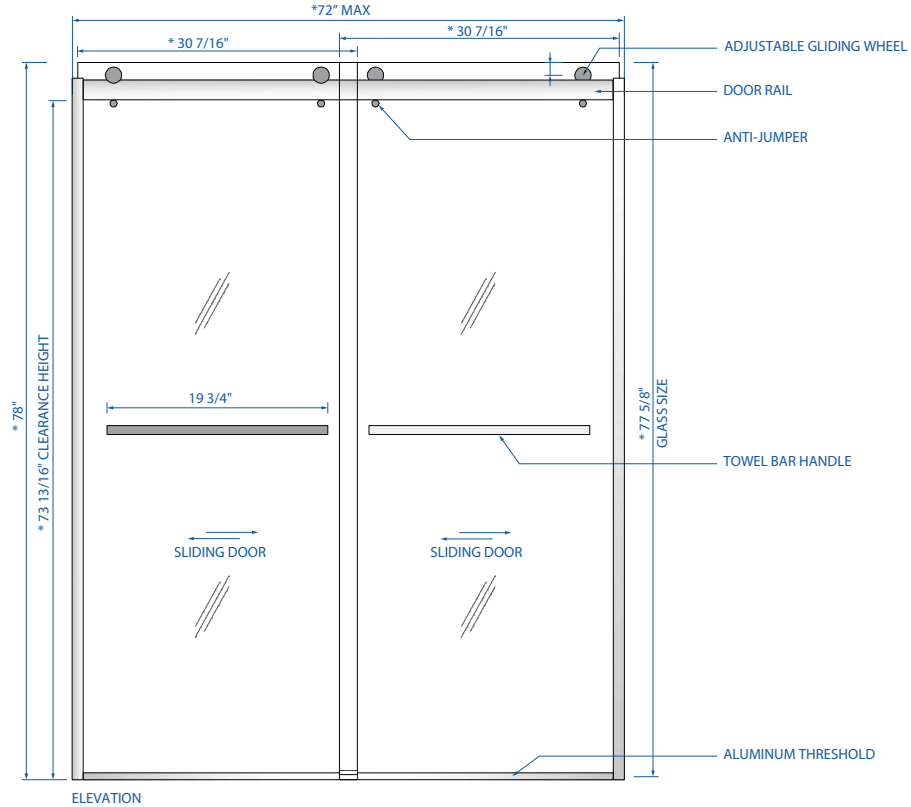

| Custom Hardware Options | Code |
|-------------------------|------|
| Matte Black | MB |
| Oil-Rubbed Bronze | ORB |

Glass Tub & Shower Enclosures

FEATURES

- **Dimensions:** * 72" max. W x 78" H
* Clearance height 73¹³/₁₆"
- **Design:** * Fully frameless
* Barn-style wheels
* Double bypass sliding door
* Anti-collision blocks in wall profiles soften force on impact and keep doors locked in position
* Wall profiles for out of plumb adjustment
* 2 towel bar style handles
- **Glass:** * ³/₈" (10mm) thickness**
* ANSI certified tempered glass
- **Finish:** * Clear/frosted option available

** Other glass thickness options available upon request

HARDWARE

- * Adjustable, gliding, stainless steel wheels
- * Aluminum top rail, threshold, and wall profiles
- * Stainless steel towel bar handles ranging from 17³/₄" to 20" based on door width
- * IMI shower doors and enclosures are designed not to leak when properly installed and the flow of water is not pointed directly at the pivots or vinyl seals

* See terms and conditions for details.

GD-MSB
MARLA SHOWER DOOR
TUB & SHOWER ENCLOSURES

*Nominal Sizes

*NOTE: These measurements are based on a standard 60"x78" enclosure. Heights and Widths are variable and can be ordered to fit specific project requirements.