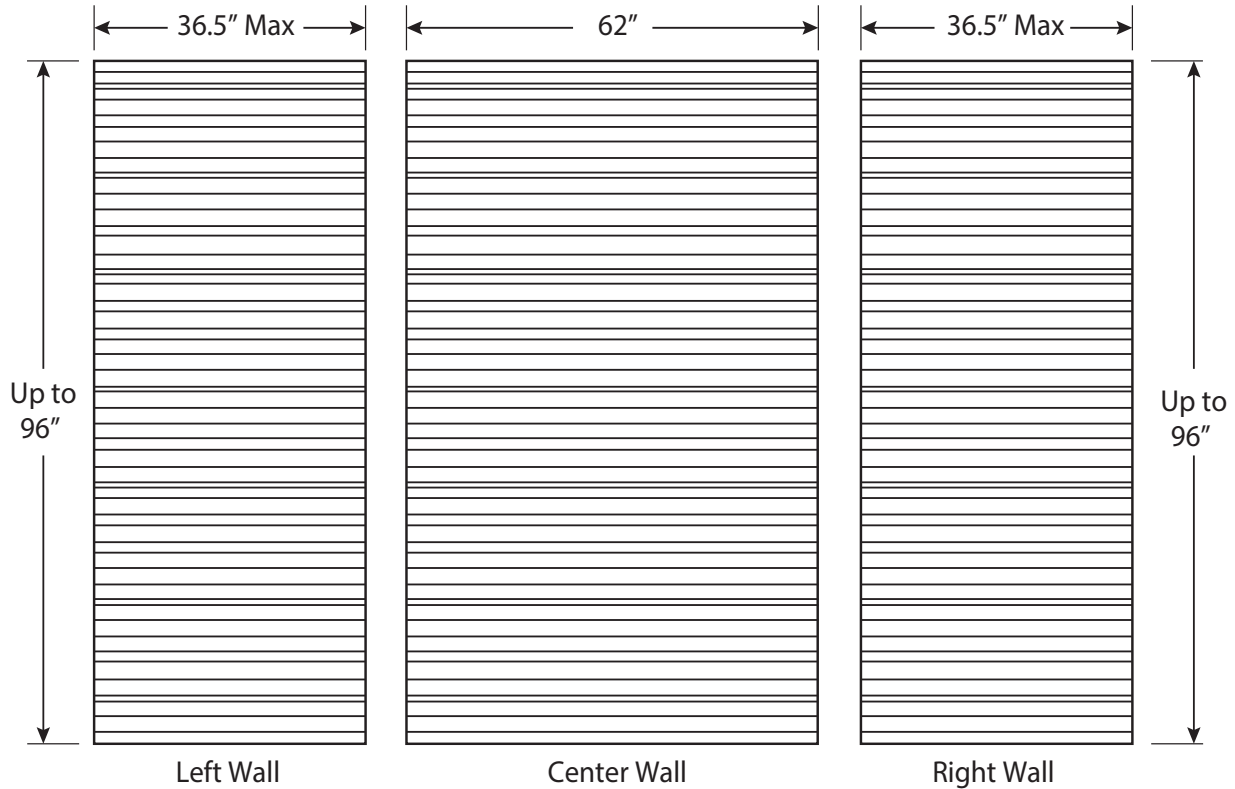

** Final dimensions can be discussed with the client on a project to project basis

FEATURES Dimensional Tolerance $\pm \frac{1}{4}$ ". Dimensions needed for site preparation should be measured from the unit. American Bath Group assumes no responsibility for preparatory work.

Type and Model #	Material	Wall Finish	Pieces
Wall Surround #WS-CS-IC	Cast Marble	Interval Contemporary Wall Pattern	3