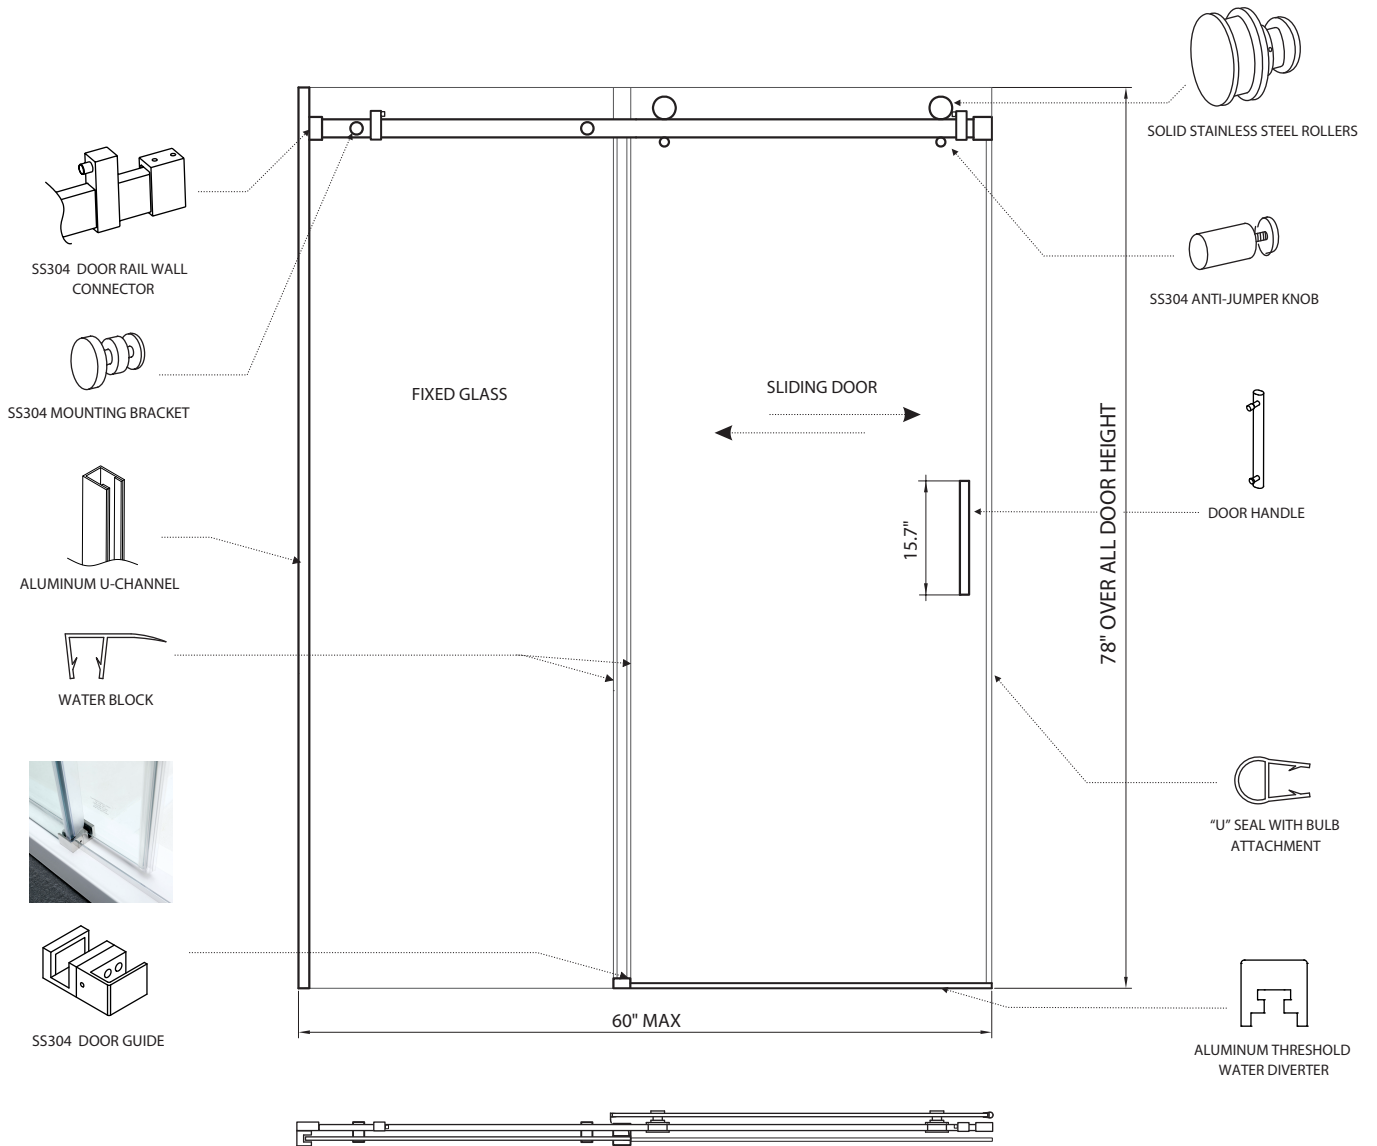

GD-BRU

BRUSSELS GLASS DOOR TUB & SHOWER ENCLOSURES

Glass Tub & Shower Enclosures

FEATURES

- **Dimensions:** * 60" max. W x 78" H
* $\frac{3}{8}$ x $1 \frac{3}{16}$ " guide rail in SS304
 - **Design:** * Sliding door with one fixed panel
* Chrome, brushed nickel hardware available
 - **Glass:** * $\frac{3}{8}$ " (10mm) thickness**
* ANSI certified tempered glass
- ** Other thickness options available upon request

HARDWARE

- * Aluminum threshold. Fit on min. shower base $\frac{1}{2}$ " wide
 - * Two pieces $\varnothing 40$ solid stainless steel rollers
 - * Two pieces anti-jumping knob and glass to rail connectors safety design
- * See terms and conditions for details.