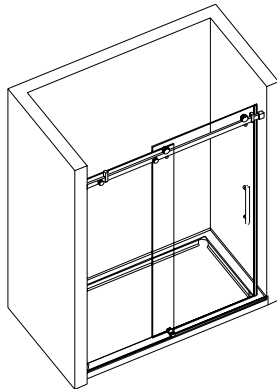

GD-BRU

BRUSSELS GLASS DOOR TUB & SHOWER ENCLOSURES

Glass Tub & Shower Enclosures

FEATURES

- **Dimensions:** * 60" max. W x 78" H
* $\frac{3}{8}$ x $1 \frac{3}{16}$ " guide rail in SS304
 - **Design:** * Sliding door with one fixed panel
* Chrome, brushed nickel hardware available
 - **Glass:** * $\frac{3}{8}$ " (10mm) thickness**
* ANSI certified tempered glass
- ** Other thickness options available upon request

HARDWARE

- * Aluminum threshold. Fit on min. shower base $\frac{1}{2}$ " wide
 - * Two pieces $\varnothing 40$ solid stainless steel rollers
 - * Two pieces anti-jumping knob and glass to rail connectors safety design
- * See terms and conditions for details.