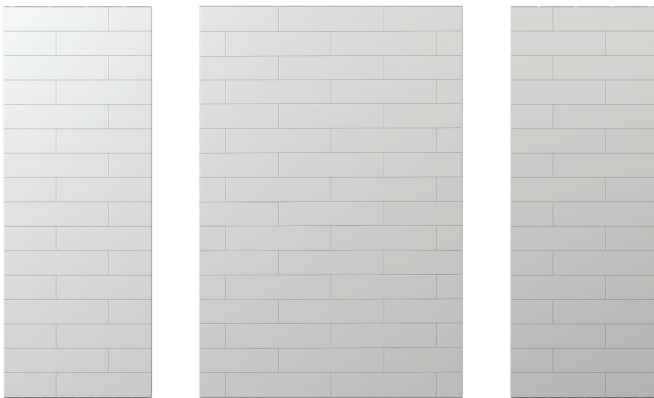

WS-ST-HT6x24

6 X 24 HORIZONTAL TILE WALL SURROUND FOR CAST MARBLE SHOWERS

KIT INCLUDES

- 2 side panels
- 1 back panel

Material to be crated and stacked on pallets.

Cast Marble Solutions

COLOR & TRIM OPTIONS

Standard Color	Code
----------------	------

White	SW
-------	----

Optional Color	Code
----------------	------

Cream	SC
Ivory	SI
Warm White	WW

FEATURES

- Tile Size:** Individual 'brick' size: 6" x 24"
- Pattern:** Horizontal Tile
- Back wall:** up to 61" max width
- Side wall:** up to 38" max width
- Thickness:** 5/16" nominal, with +/- 1/16" variance
- Finish:** Matte finish

Minimum order quantities apply

OPTIONAL ACCESSORIES

- Trim strips 2" wide, 3/4" thick, up to 96" long
- Soap dishes (Ceramic, Chrome)
- Shampoo Shelves (Cultured marble)
- Foot rests (Cultured marble)
- Available in MasterCast (Std), ProCast (Class A Fire Rated)
- Additional Accessories available upon request (min. quantities apply)