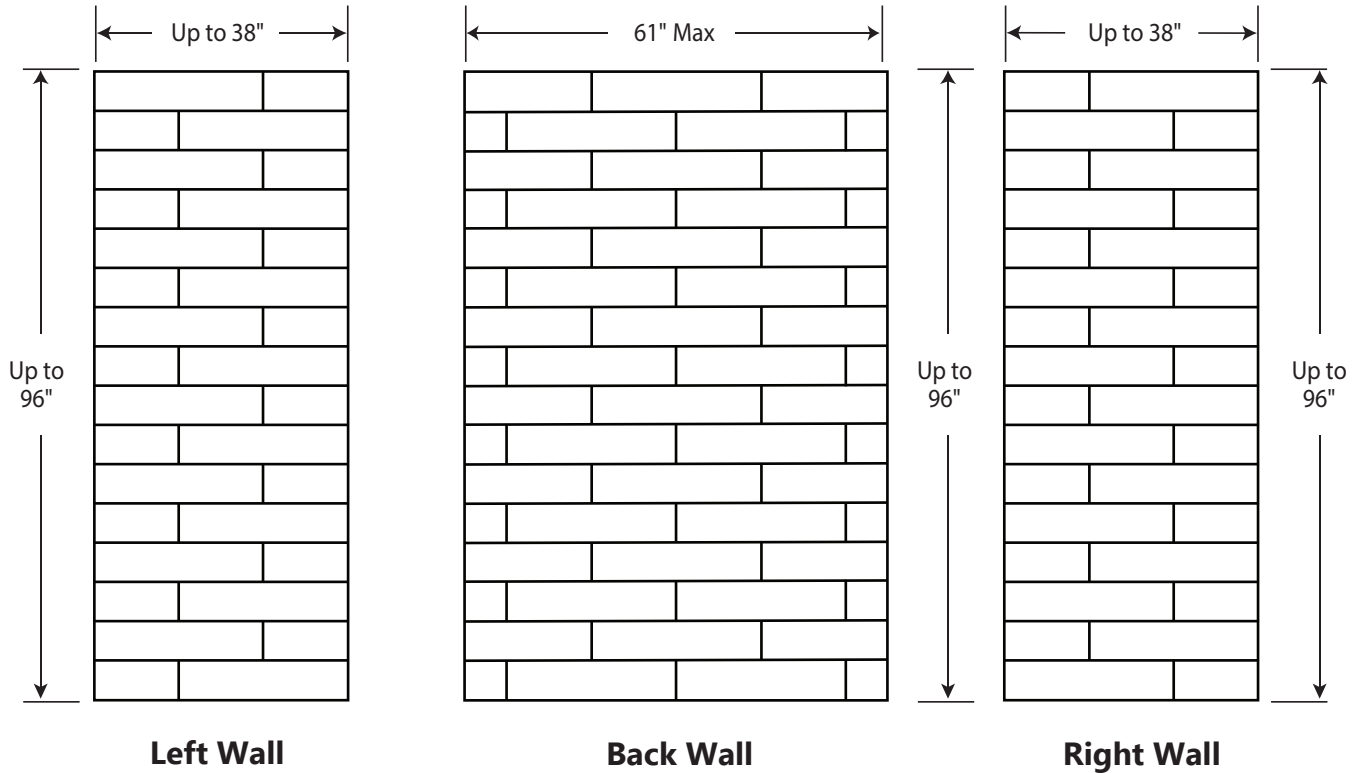

Standard Color	Code
----------------	------

White	SW
-------	----

Optional Color	Code
----------------	------

Cream	SC
Ivory	SI
Warm White	WW

FEATURES

- Tile Size:** Individual 'brick' size: 6" x 24"
- Pattern:** Horizontal Tile
- Back wall:** up to 61" max width
- Side wall:** up to 38" max width
- Thickness:** 5/16" nominal, with +/- 1/16" variance
- Finish:** Matte finish

Minimum order quantities apply

OPTIONAL ACCESSORIES

- Trim strips 2" wide, 3/4" thick, up to 96" long
- Soap dishes (Ceramic, Chrome)
- Shampoo Shelves (Cultured marble)
- Foot rests (Cultured marble)
- Available in MasterCast (Std), ProCast (Class A Fire Rated)
- Additional Accessories available upon request (min. quantities apply)

WS-ST-HT6x24

**6 X 24 HORIZONTAL TILE WALL SURROUND
CAST MARBLE**

FEATURES Dimensional Tolerance $\pm \frac{1}{4}$ ". Dimensions needed for site preparation should be measured from the unit. American Bath Group assumes no responsibility for preparatory work.