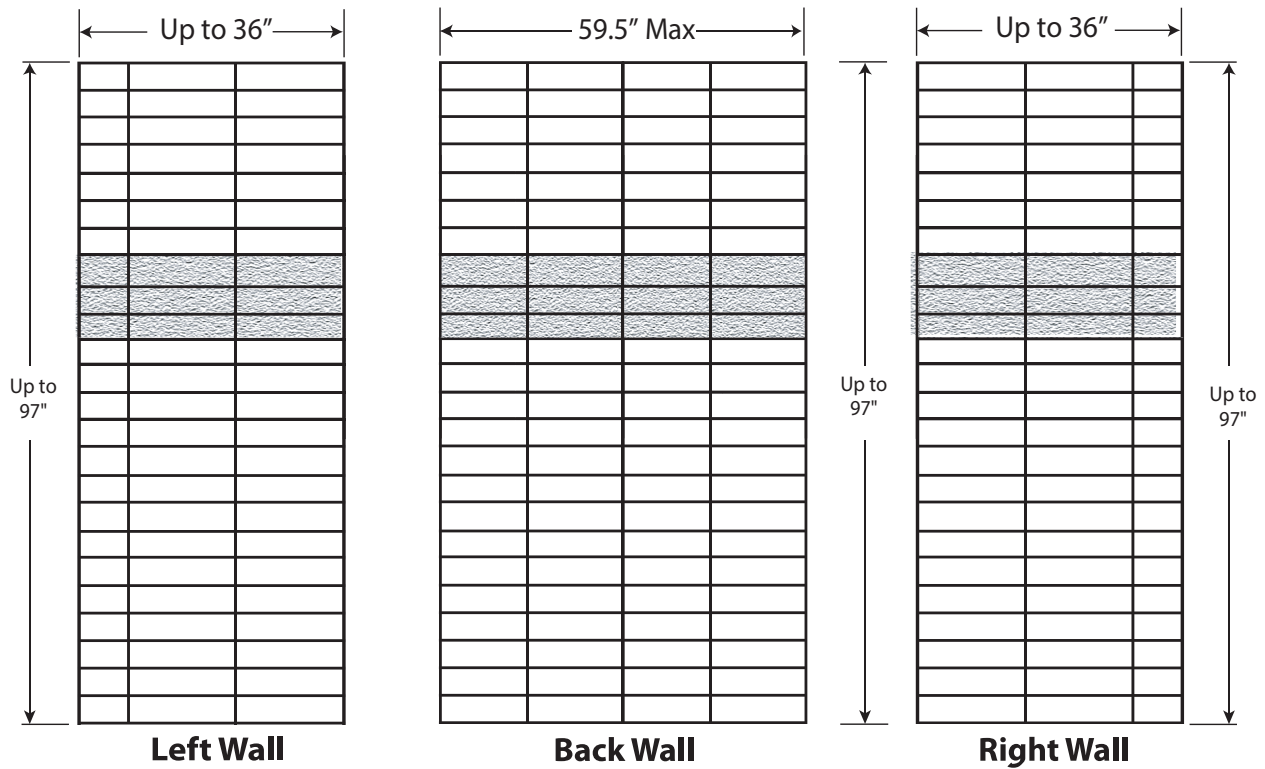

FEATURES Dimensional Tolerance $\pm 1/4"$. Dimensions needed for site preparation should be measured from the unit. American Bath Group assumes no responsibility for preparatory work.

Type and Model #	Material	Wall Finish	Pieces
Wall Surround #WS-CS-CO4x15	Cast Marble	Confetti Wall Pattern	3