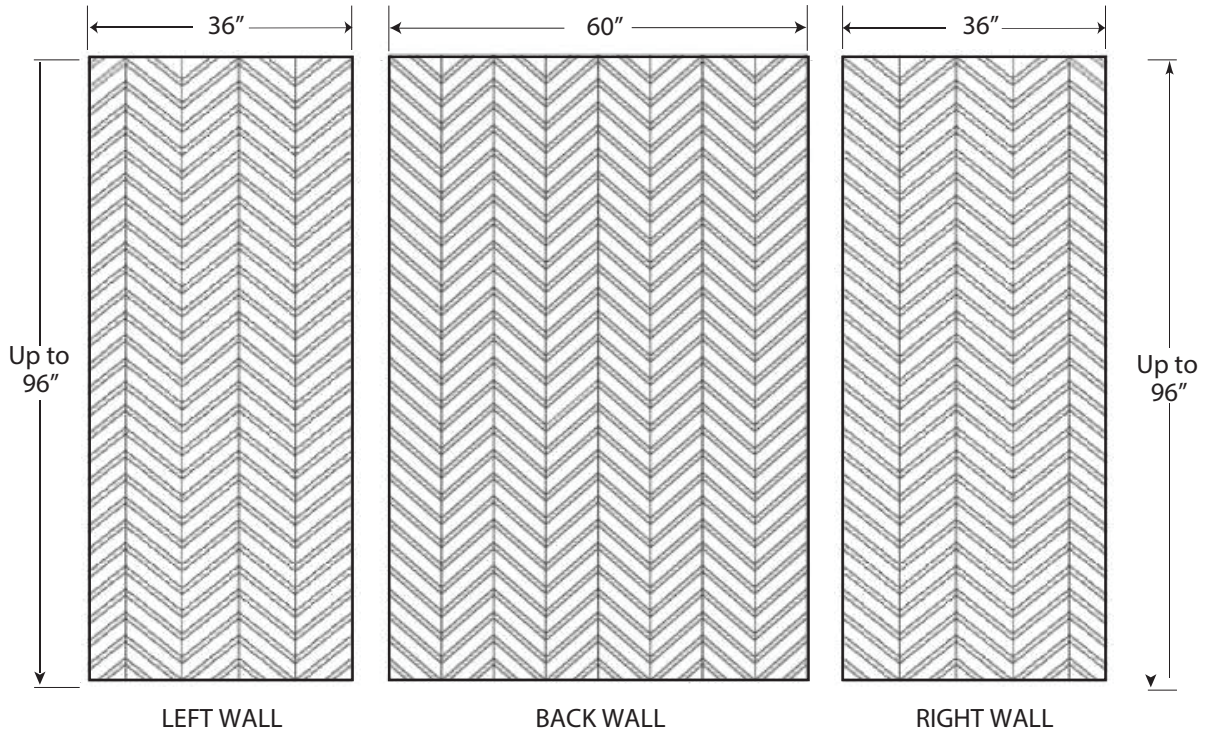

Minimum order quantities apply

OPTIONAL ACCESSORIES

- Trim strips 2" wide, 3/4" thick, up to 96" long
- Soap dishes (Ceramic, Chrome)
- Shampoo Shelves (Cultured marble)
- Foot rests (Cultured marble)
- Available in MasterCast (Std), ProCast (Class A Fire Rated)
- Additional Accessories available upon request (min. quantities apply)

WS-CS-CH3x8

**3 X 8 CHEVRON TUB/SHOWER SURROUNDS
CAST MARBLE**

Note to installer:

1. Grout lines in the corners WILL NOT LINE UP. You will need to exaggerate the offset grout lines in the corner for design intent.
2. Caulking color to match the surrounding color.