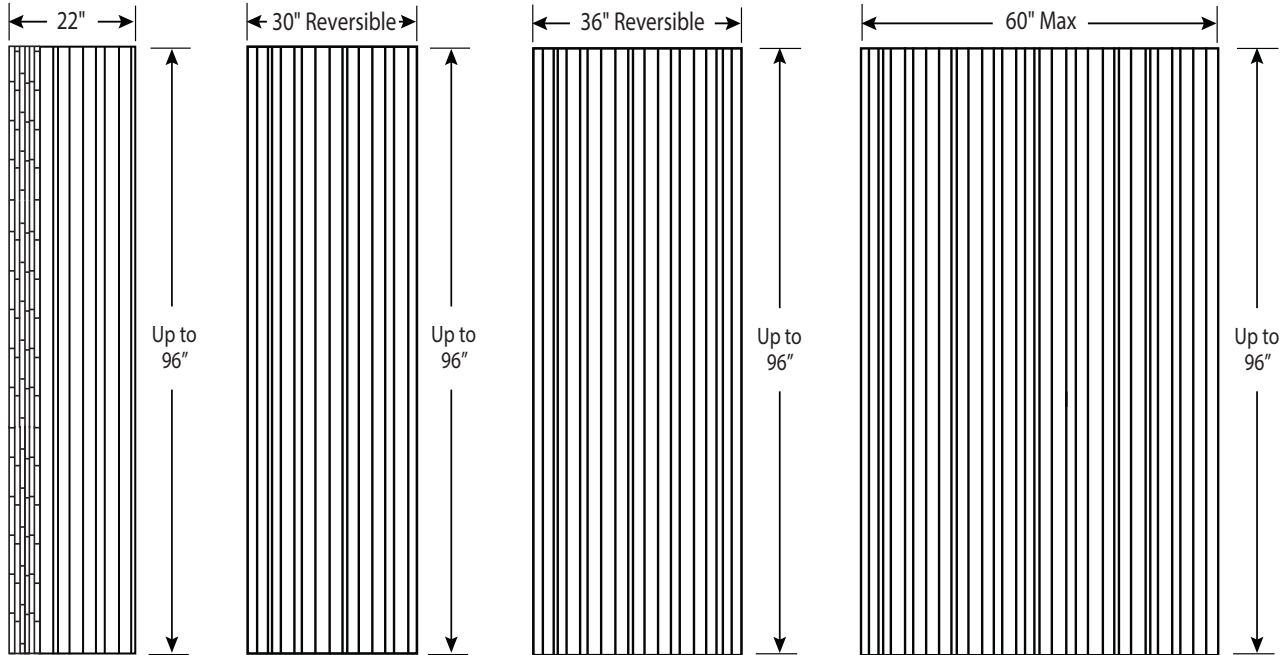

WS-TX-VTVL

**VERTICAL TEXTURED W/ VERTICAL LISTELLO WALL SURROUND
CAST MARBLE**

FEATURES Dimensional Tolerance $\pm \frac{1}{4}"$. Dimensions needed for site preparation should be measured from the unit. American Bath Group assumes no responsibility for preparatory work.

Type and Model #	Material	Wall Finish	Pieces
Wall Surround #WS-TX-VTVL	Cast Marble	Vertical Textured w/ Vertical Listello Wall Pattern	3 or 4