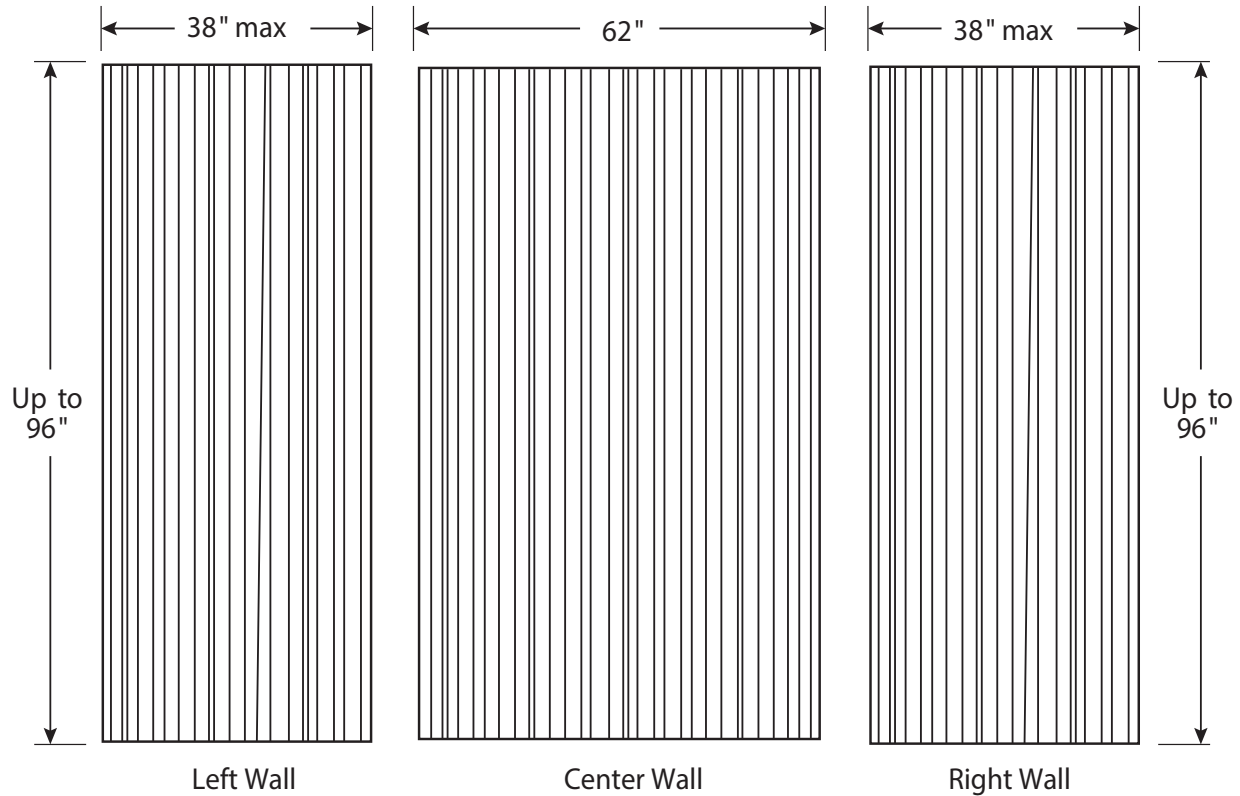

Note: Assume 2" space on each side of the panels without pattern.

FEATURES Dimensional Tolerance $\pm 1/4"$. Dimensions needed for site preparation should be measured from the unit. American Bath Group assumes no responsibility for preparatory work.

Type and Model #	Material	Wall Finish	Pieces
Wall Surround #WS-CS-VIC	Cast Marble	Vertical Interval Contemporary Wall Pattern	3