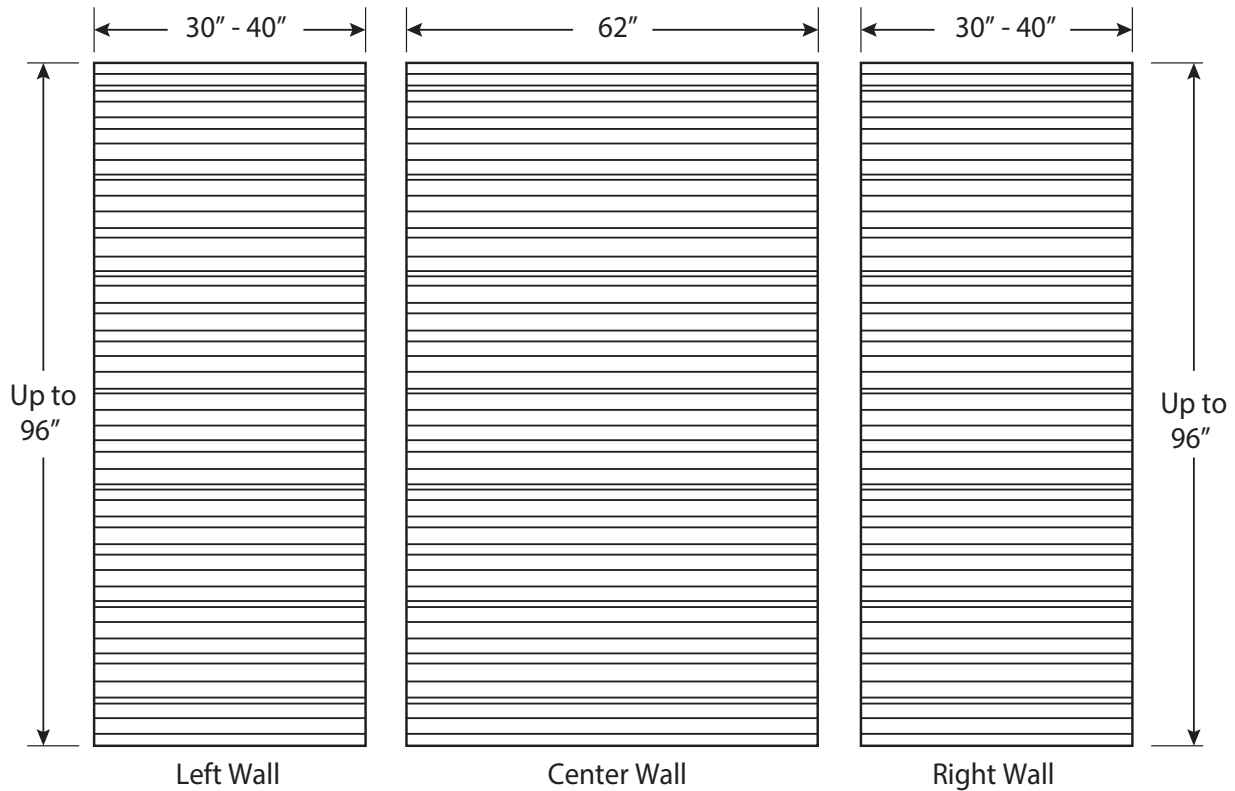

FEATURES Dimensional Tolerance $\pm \frac{1}{4}$ ". Dimensions needed for site preparation should be measured from the unit. American Bath Group assumes no responsibility for preparatory work.

Type and Model #	Material	Wall Finish	Pieces
Wall Surround #WS-CS-IC	Cast Marble	Interval Contemporary Wall Pattern	3