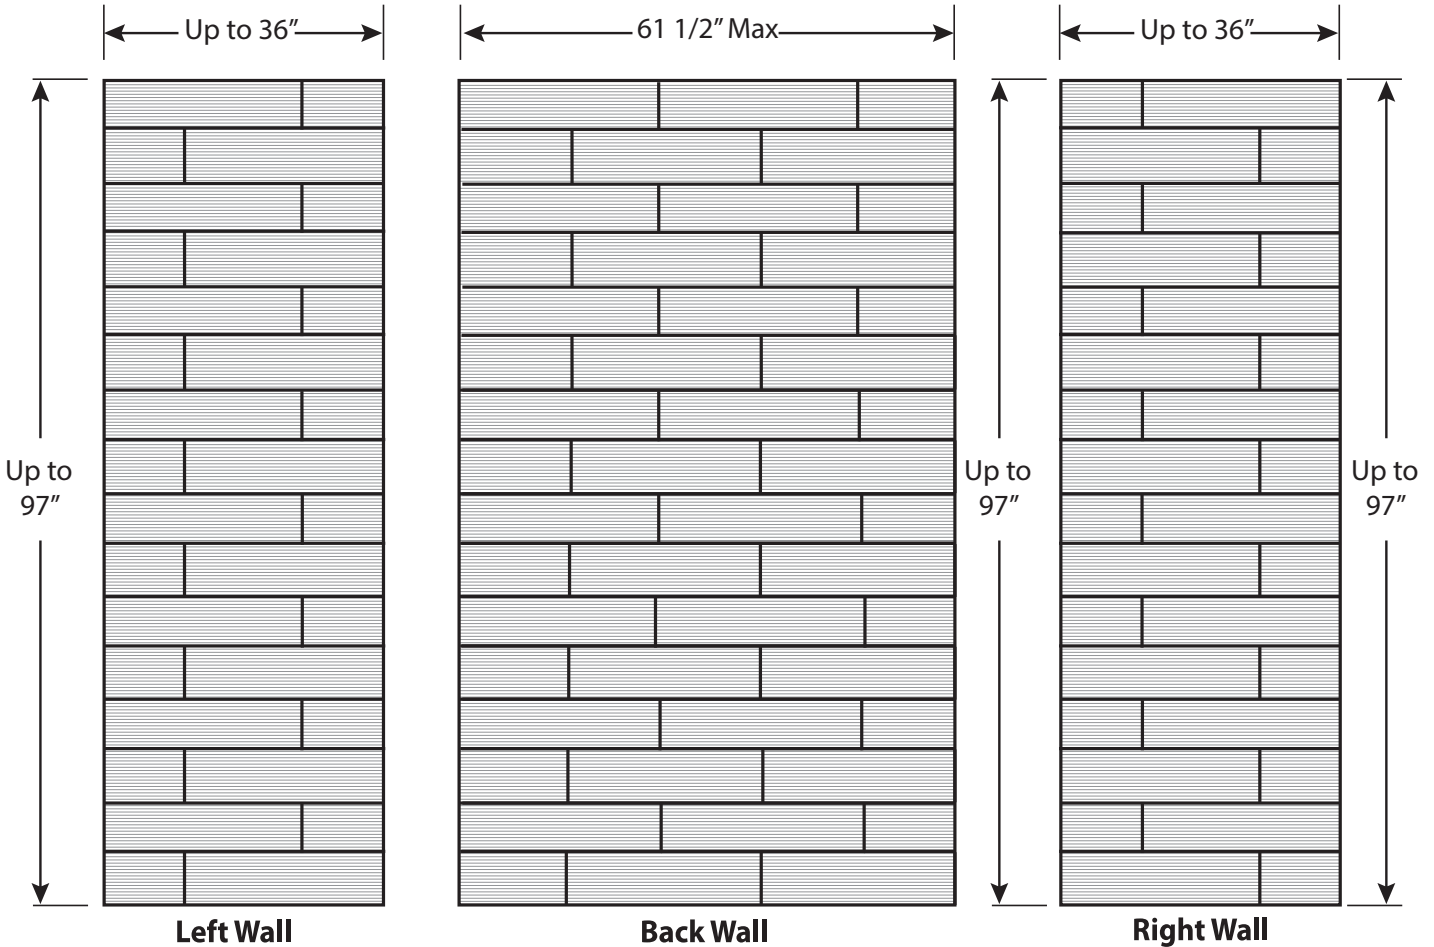

WS-TX-TT6x24

**6 X 24 TEXTURED WALL SURROUND
CAST MARBLE**

FEATURES Dimensional Tolerance $\pm 1/4"$. Dimensions needed for site preparation should be measured from the unit. American Bath Group assumes no responsibility for preparatory work.

Type and Model #	Material	Wall Finish	Pieces
Wall Surround #WS-TX-TT6x24	Cast Marble	6 x 24 Textured Wall Pattern	3