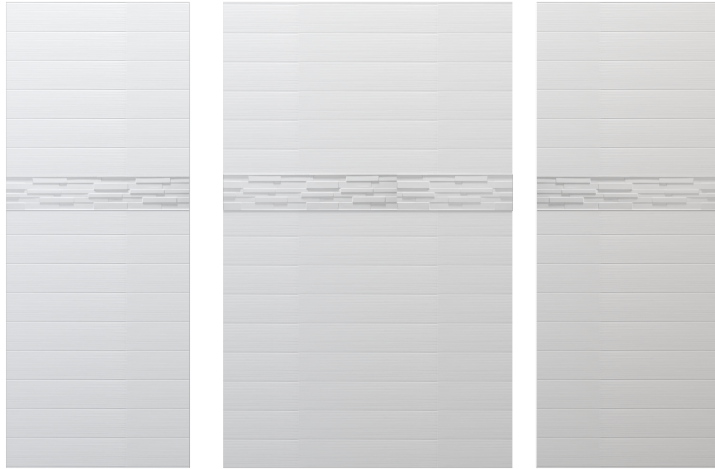

WS-TX-TSL6x24

6" X 24" TEXTURED STACKED LISTELLO CAST MARBLE

KIT INCLUDES

- 2 side panels
- 1 back panel

Material to be Crated and Stacked on Pallets.

Cast Marble Solutions

COLOR & TRIM OPTIONS

Standard Color	Code
White	SW

Optional Color	Code
Cream	SC
Ivory	SI
Warm White	WW

FEATURES

- Tile Size:** Individual 'brick' size: 6" x 24"
- Pattern:** Textured stacked listello
- Back wall:** Up to 62" max width
- Side wall:** Up to 38" max width
- Thickness:** 5/16" nominal, with +/- 1/16" variance
- Finish:** Matte finish