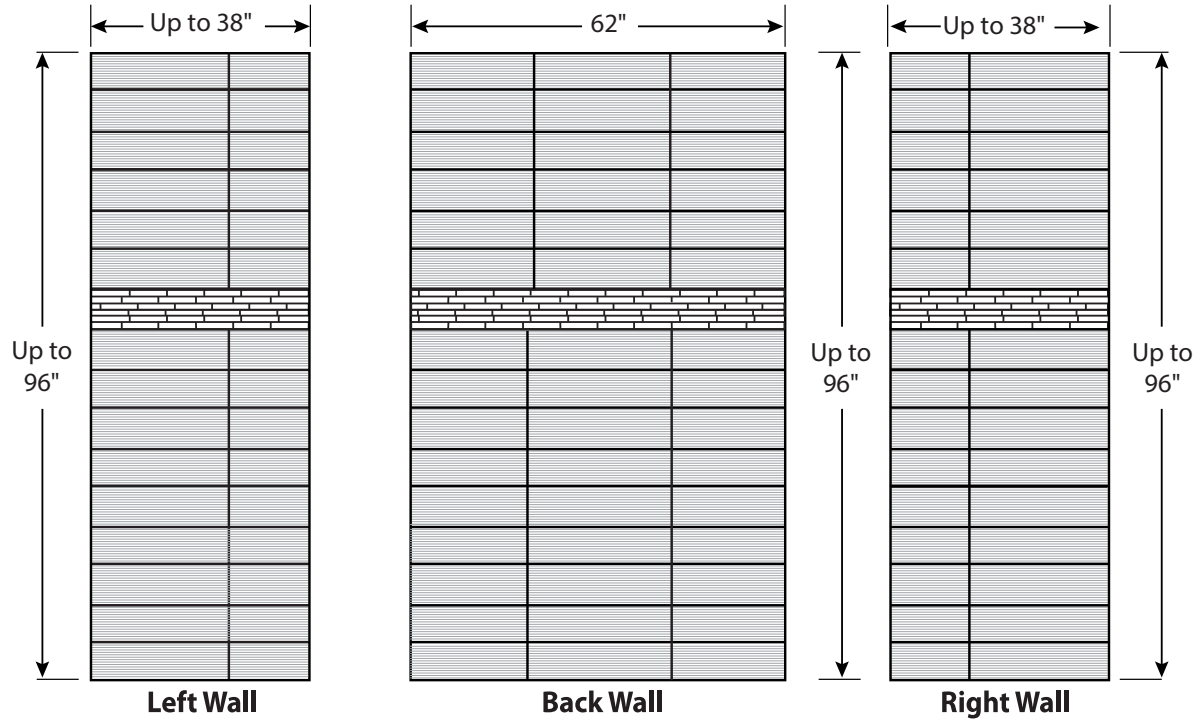

FEATURES Dimensional Tolerance $\pm \frac{1}{4}"$. Dimensions needed for site preparation should be measured from the unit. American Bath Group assumes no responsibility for preparatory work.

Type and Model #	Material	Wall Finish	Pieces
Wall Surround #WS-TX-TSL6x24	Cast Marble	6 x 24 Textured Wall Pattern	3