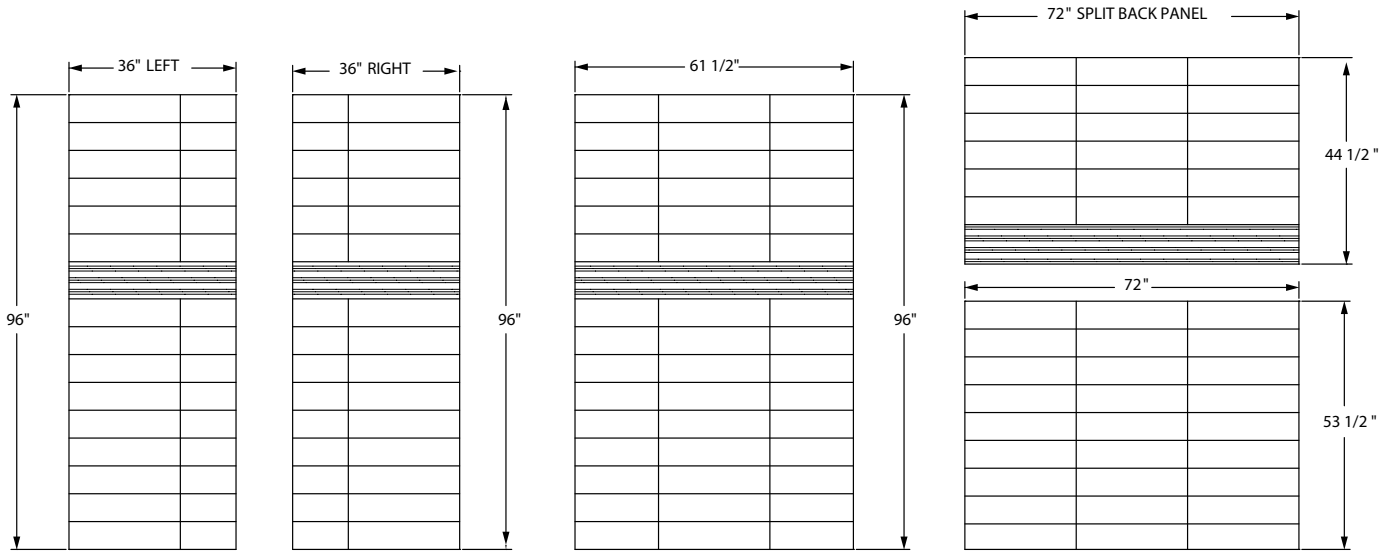

White SW

Optional Color	Code
----------------	------

Cream SC
Ivory SI
Warm White WW

FEATURES

- Tile Size:** Individual 'brick' size: 6" x 24"
- Pattern:** Textured linear listello
- Back wall:** up to 61.5" max width
- Side wall:** up to 36" max width
- Thickness:** 5/16" nominal, with +/- 1/16" variance
- Finish:** Matte finish

Cast Marble Solutions

TECHNICAL SPECIFICATIONS

WS-TX-LL6x24

6 X 24 TEXTURED LINEAR LISTELLO
CAST MARBLE

FEATURES Dimensional Tolerance $\pm \frac{1}{4}$ ". Dimensions needed for site preparation should be measured from the unit. American Bath Group assumes no responsibility for preparatory work.