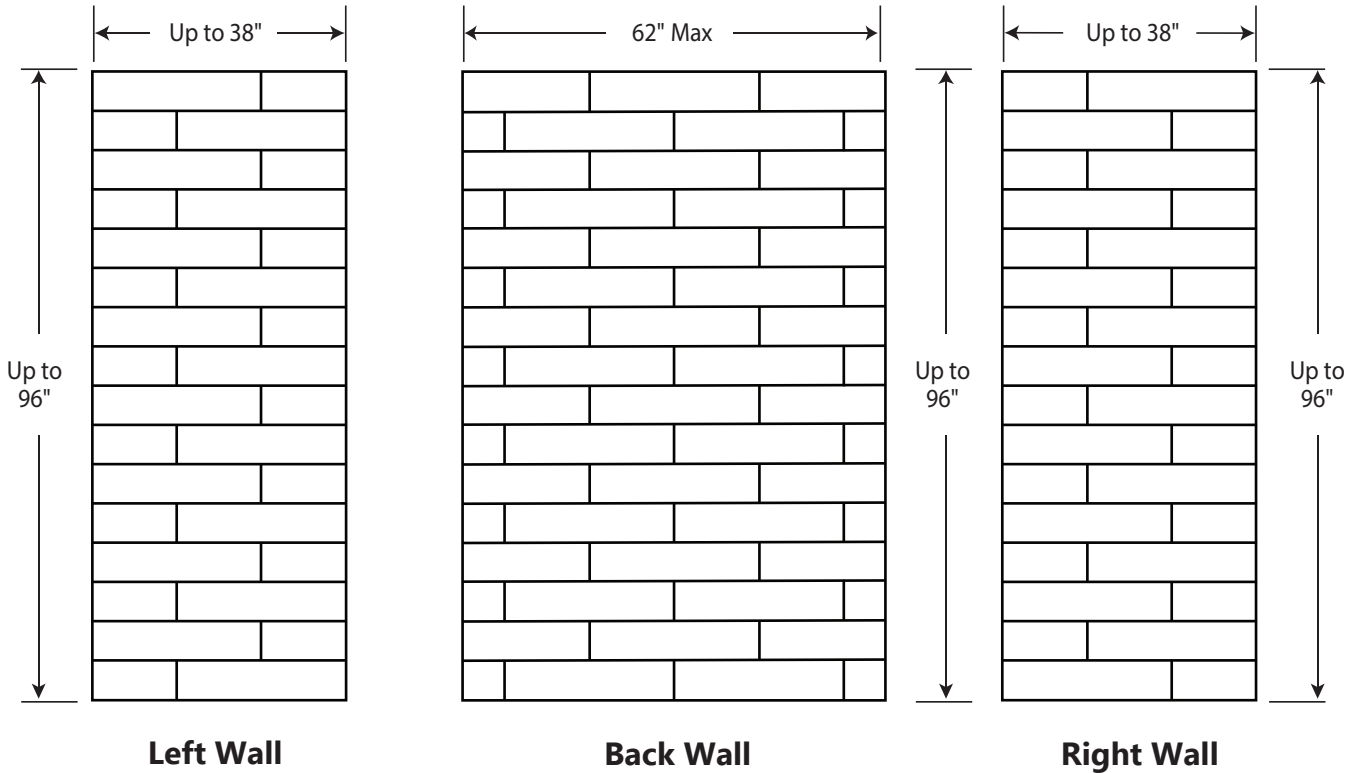

WS-ST-HT6x24

6 X 24 HORIZONTAL TILE WALL SURROUND
CAST MARBLE

FEATURES Dimensional Tolerance $\pm \frac{1}{4}$ ". Dimensions needed for site preparation should be measured from the unit. American Bath Group assumes no responsibility for preparatory work.

Type and Model #	Material	Wall Finish	Pieces
Wall Surround # WS-ST-HT6x24	Cast Marble	6" x 24" Horizontal Tile Pattern	3