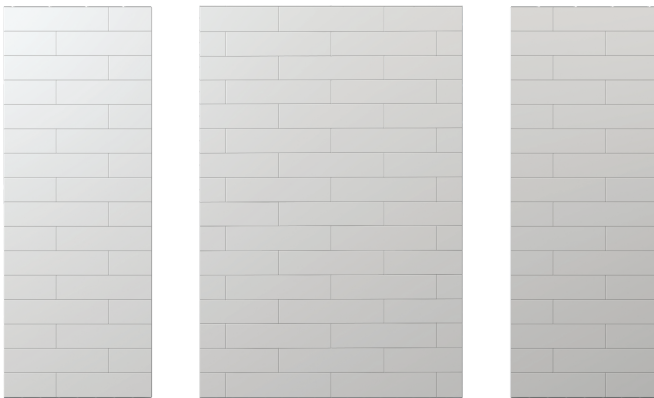

## 6 X 24 HORIZONTAL TILE WALL SURROUND FOR CAST MARBLE SHOWERS

### FEATURES

- Tile Size:** Individual 'brick' size: 6" x 24"
- Pattern:** Horizontal Tile
- Back wall:** up to 62" max width
- Side wall:** up to 38" max width
- Thickness:** 5/16" nominal, with +/- 1/16" variance
- Finish:** Matte finish