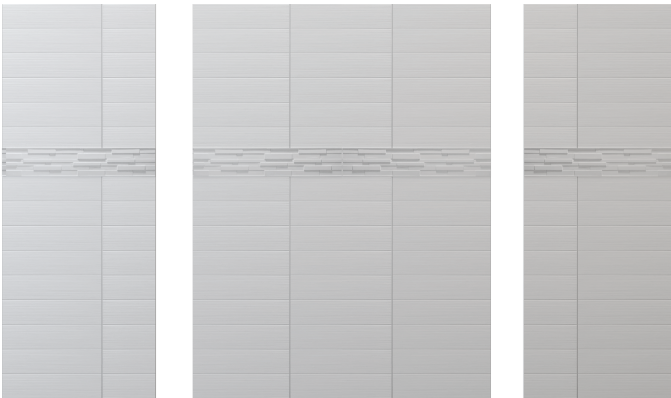

WS-TX-TSL6x24

6 X 24 HORIZONTAL TEXTURED STACKED LISTELLO CAST MARBLE

KIT INCLUDES

- 2 side panels
- 1 back panel

Material to be crated and stacked on pallets.

Cast Marble Solutions

COLOR & TRIM OPTIONS

Standard Color	Code
----------------	------

White SW

Optional Color	Code
----------------	------

Cream SC
Ivory SI
Warm White WW

FEATURES

- Tile Size:** Individual 'brick' size: 6" x 24"
- Pattern:** Horizontal textured stacked listello
- Back wall:** Up to 76" max width
- Side wall:** Up to 36" max width
- Thickness:** 1/4" nominal, with +/- 1/16" variance
- Finish:** Matte finish

Minimum order quantities apply

OPTIONAL ACCESSORIES

- Trim strips 2" wide, 3/4" thick, up to 96" long
- Soap dishes (Ceramic, Chrome)
- Shampoo Shelves (Cultured marble)
- Foot rests (Cultured marble)
- Available in MasterCast (Std), ProCast (Class A Fire Rated)
- Additional Accessories available upon request (min. quantities apply)