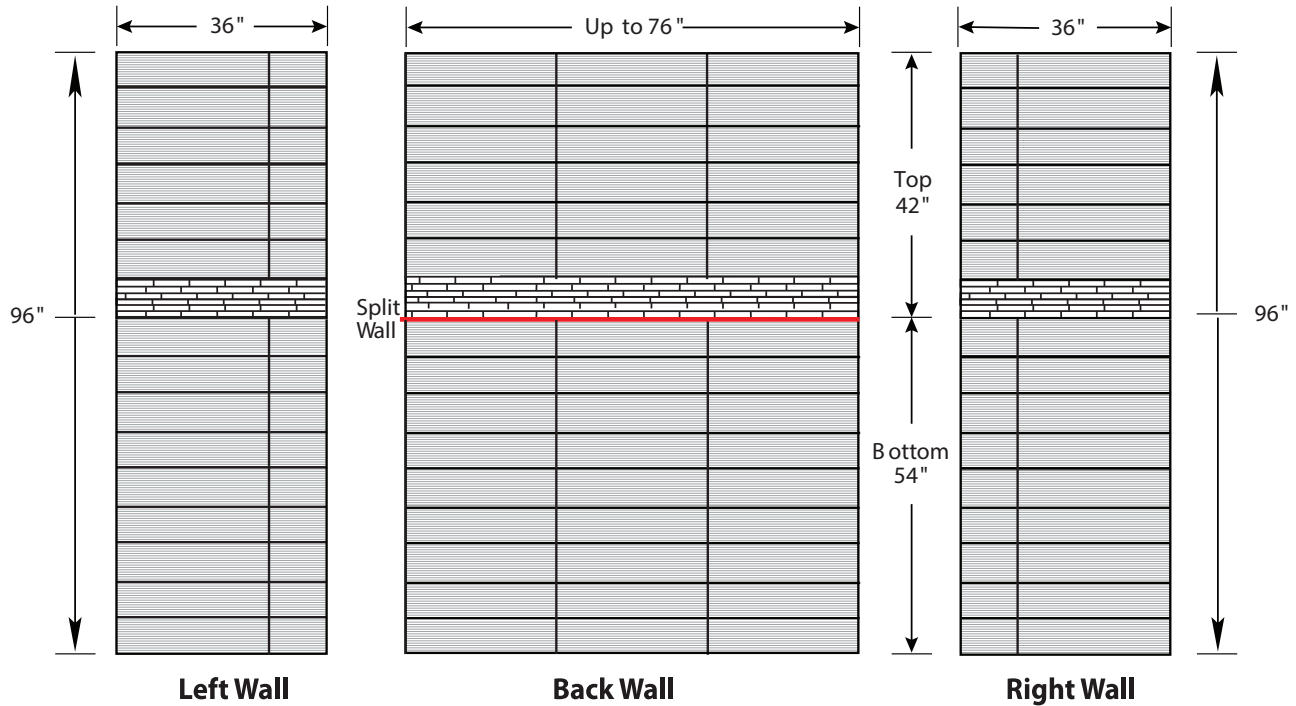

FEATURES Dimensional Tolerance $\pm \frac{1}{4}$ ". Dimensions needed for site preparation should be measured from the unit. American Bath Group assumes no responsibility for preparatory work.

Type and Model #	Material	Wall Finish	Pieces
Wall Surround #WS-TX-TSL6x24	Cast Marble	6 x 24 Horizontal Textured Wall Pattern	3