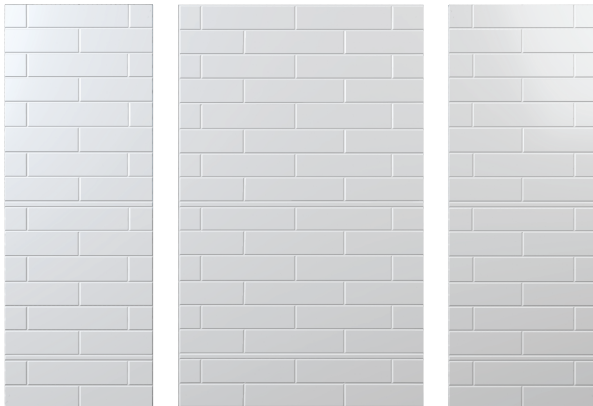

WS-CS-HC6x24

6" X 24" HORIZONTAL CONTEMPORARY WALL SURROUND CAST MARBLE

KIT INCLUDES

- 2 side panels
- 1 back panel

Material to be Crated and Stacked on Pallets.

Cast Marble Solutions

COLOR & TRIM OPTIONS

Standard Color	Code
White	SW

Optional Color	Code
Cream	SC
Ivory	SI
Warm White	WW

FEATURES

- Tile Size:** Individual 'brick' size: 6" x 24"
Pattern: Horizontal contemporary wall
Back wall: Up to 62" max width
Side wall: Up to 38" max width
Thickness: $\frac{5}{16}$ " nominal, with $\pm \frac{1}{16}$ " variance
Finish: Gloss finish

Minimum order quantities apply

OPTIONAL ACCESSORIES

- Trim strips 2" wide, 3/4" thick, up to 120" long
- Soap dishes (Ceramic, Chrome)
- Shampoo Shelves (Cultured marble)
- Foot rests (Cultured marble)
- Available in MasterCast (Std), ProCast (Class A Fire Rated)
- Additional Accessories available upon request (min. quantities apply)