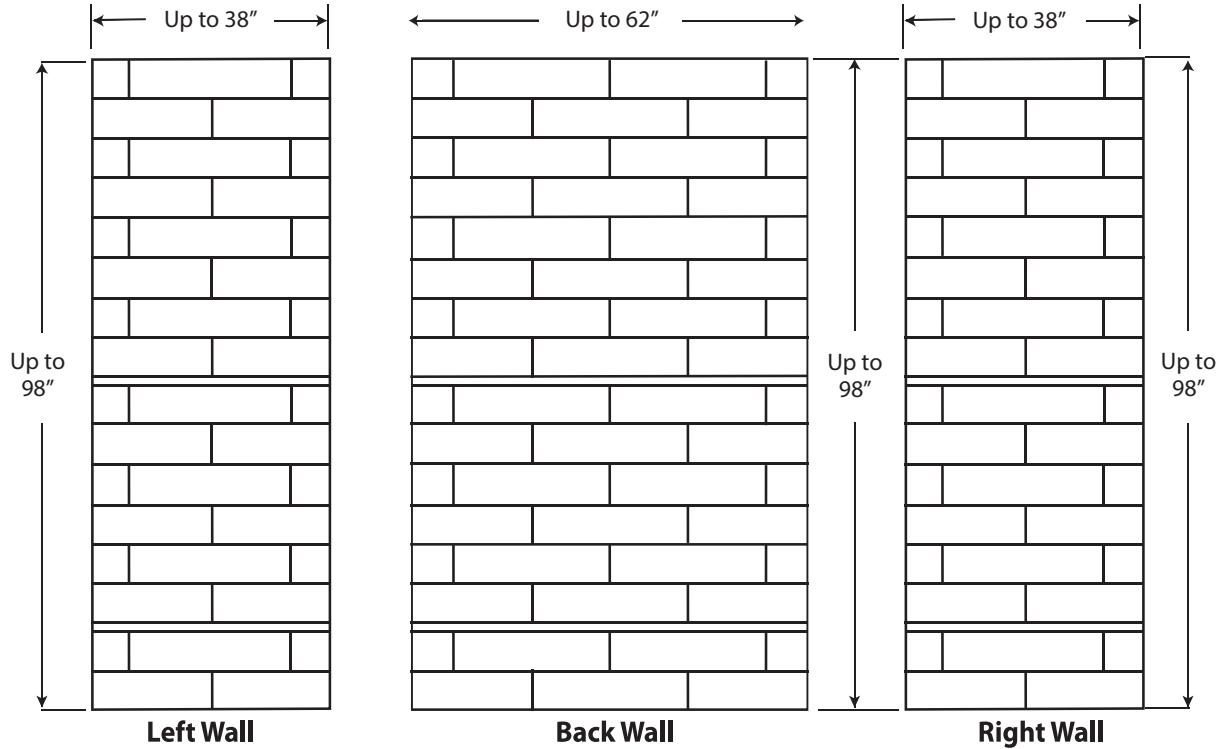

FEATURES Dimensional Tolerance $\pm 1/4"$. Dimensions needed for site preparation should be measured from the unit. American Bath Group assumes no responsibility for preparatory work.

Type and Model #	Material	Wall Finish	Pieces
Wall Surround #WS-CS-HC6x24	Cast Marble	6" x 24" Contemporary Wall Pattern	3