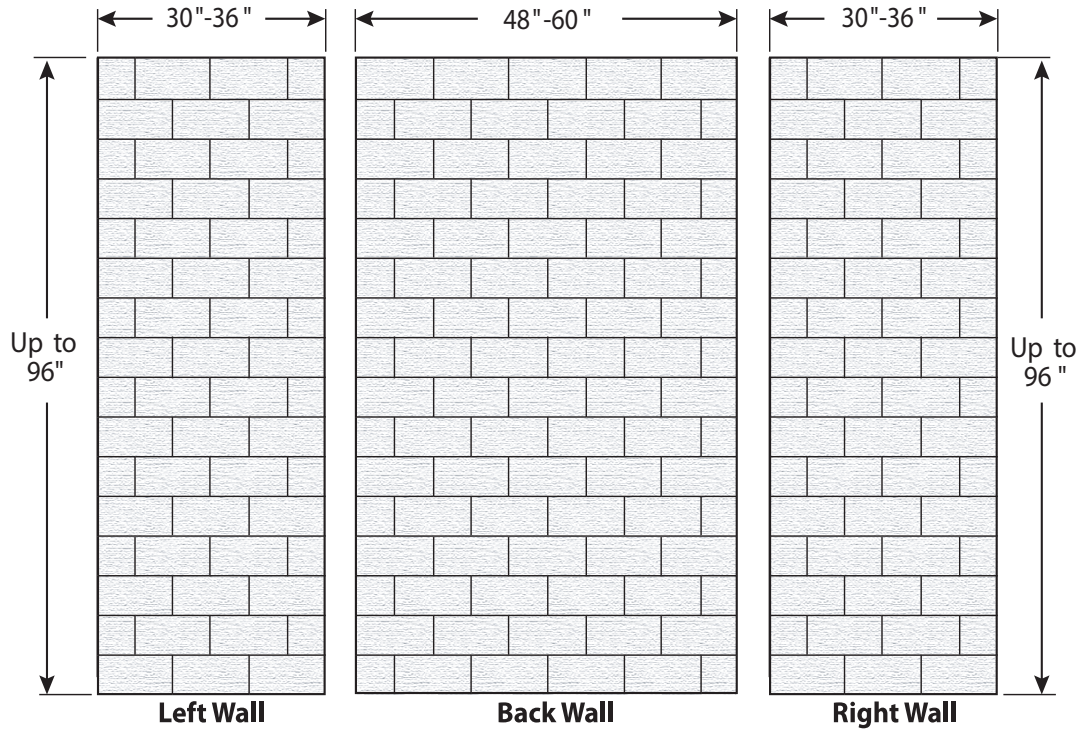

**WS-TV6x12**

**6 X 12 TEXTURED VISION WALL SURROUND  
CAST MARBLE**

**FEATURES** Dimensional Tolerance  $\pm \frac{1}{4}"$ . Dimensions needed for site preparation should be measured from the unit. American Bath Group assumes no responsibility for preparatory work.