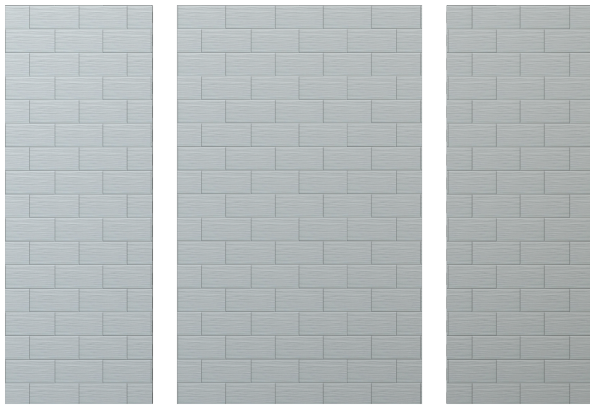

# WS-TV6x12

## 6 X 12 TEXTURED VISION WALL SURROUND CAST MARBLE

### KIT INCLUDES

- 2 side panels
- 1 back panel

Material to be crated and stacked on pallets.

Cast Marble Solutions