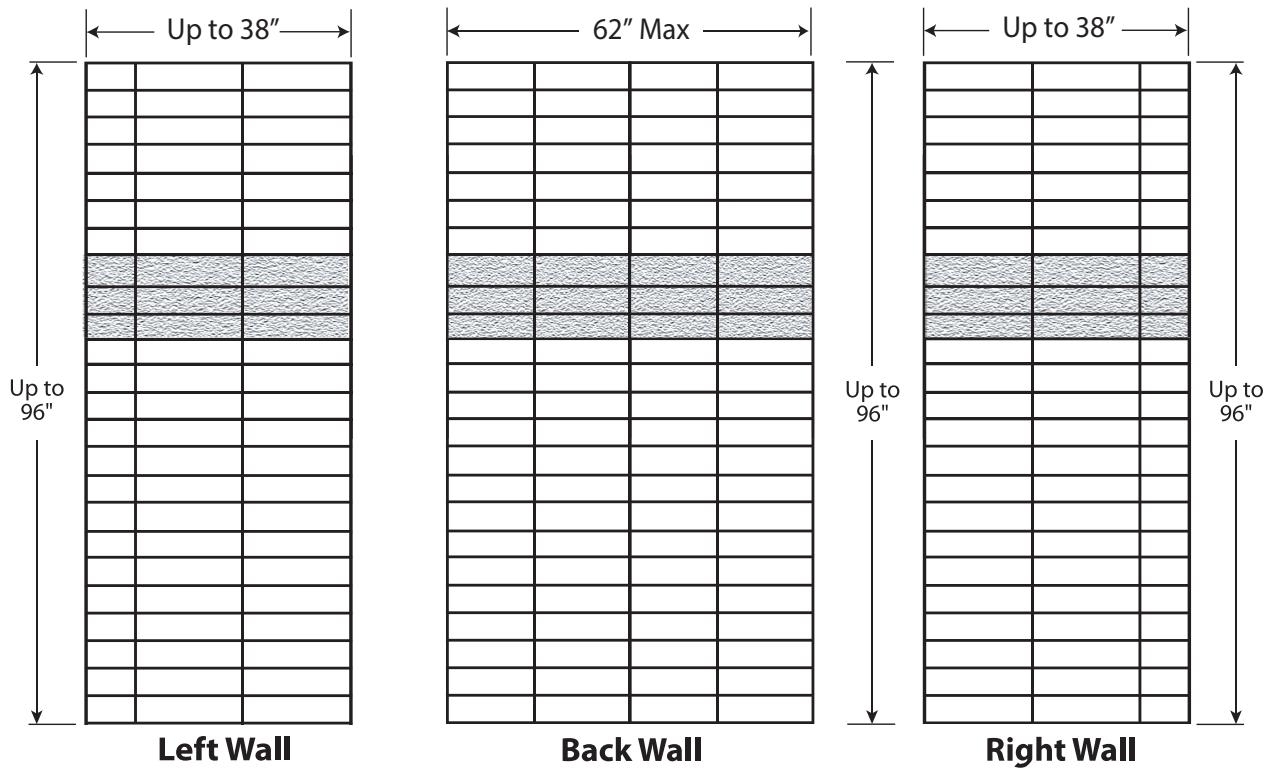

FEATURES Dimensional Tolerance $\pm 1/4"$. Dimensions needed for site preparation should be measured from the unit. American Bath Group assumes no responsibility for preparatory work.

Type and Model #	Material	Wall Finish	Pieces
Wall Surround #WS-CS-CO4x15	Cast Marble	Confetti Wall Pattern	3