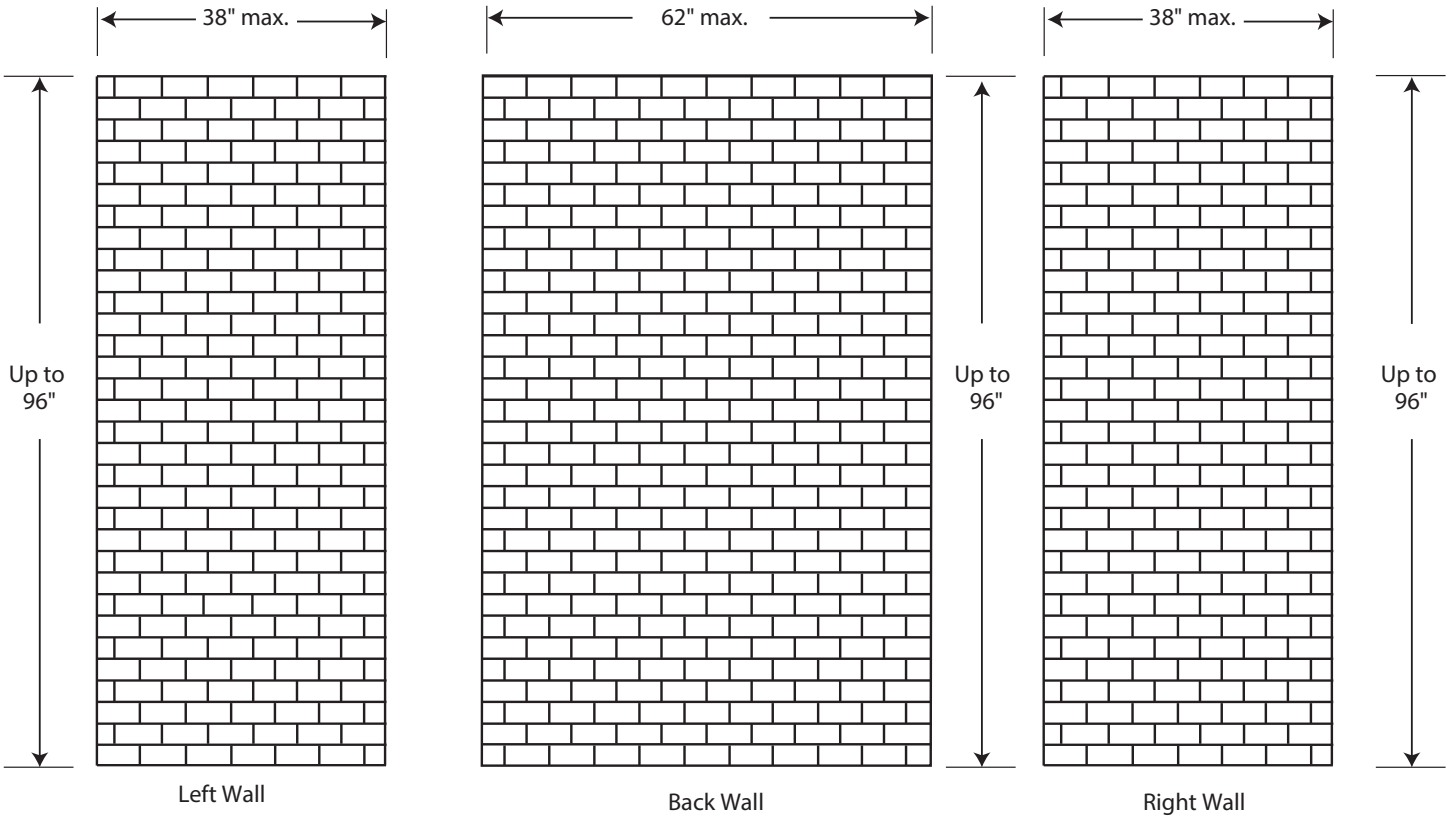

Optional Color	Code
Cream	SC
Ivory	SI
Warm White	WW

FEATURES

- Tile Size:** 3" x 6" (Individual staggered 'brick')
- Pattern:** Subway tile
- Back wall:** Up to 62" max width
- Side wall:** Up to 38" max width
- Thickness:** 1/4" nominal, with +/- 1/8" variance
- Finish:** Gloss finish

Minimum order quantities apply

OPTIONAL ACCESSORIES

- Trim strips 2" wide, 3/4" thick, up to 120" long
- Soap dishes (Ceramic, Chrome)
- Shampoo Shelves (Cultured marble)
- Foot rests (Cultured marble)
- Available in MasterCast (Std), ProCast (Class A Fire Rated)
- Additional Accessories available upon request (min. quantities apply)

WS-ST-SU-3x6C

3" X 6" SUBWAY TILE WALL SURROUND FOR CAST MARBLE SHOWERS

FEATURES Dimensional Tolerance $\pm \frac{1}{4}$ ". Dimensions needed for site preparation should be measured from the unit. American Bath Group assumes no responsibility for preparatory work.