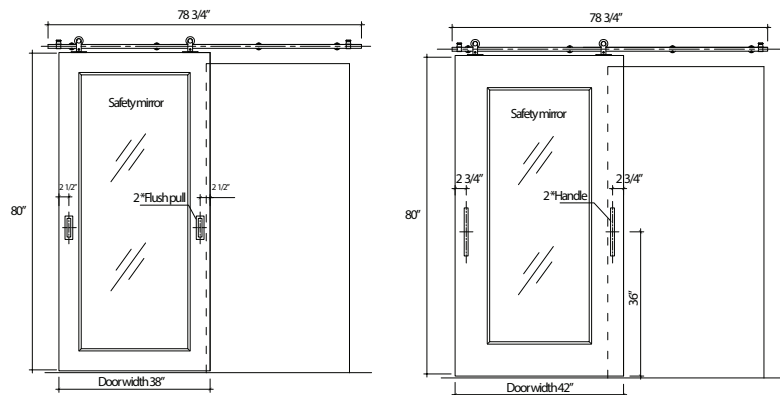

TECHNICAL SPECIFICATIONS

- **DIMENSIONS:**
Standard width: 36" to 38 1/2" ADA width: 42"
Standard height: 78" to 85" ADA height: 80"
- **THICKNESS:**
1 3/4" or 1 3/8"
- **MATERIAL:**
Structural composited solid core
- **FINISH:**
1/4" Painted white glass facing the guestroom.
Plastic laminate facing the bathroom.
*Option to have 1/4" painted glass facing both sides
- **DOOR EDGE:**
LVL Edge-banding for strong screw holding
- **BARN DOOR TRACK:**
Can be top mounted or wall mounted
Wood valance
Soft close standard
- **HANDLE:**
Stainless steel, copper core
Customized options available
Handle available in 12" or 24", customized options available
- **LEAD TIME:**
16 weeks
- **WARRANTY:**
3 years

Front View Standard

Front View ADA

Aluminum track

Roller

Soft closer

Wood valance

Floor guide

3D View (RH-Outside)