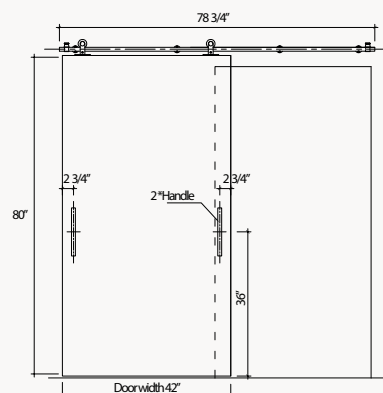

TECHNICAL SPECIFICATIONS

- **DIMENSIONS:**
 Width: Standard: 38 1/2"W Width: ADA: 42"W
 Height: Standard: 80"H Height: ADA: 80"H
- **THICKNESS:**
 1 3/4" or 1 3/8"
- **STANDARD FINISH:**
 Flush door with solid core
- **DOOR DESIGN:**
 Single panel door
- **BARN DOOR TRACK:**
 Stainless steel customized top hung barn door hanger with tube track.
- **PULL AND HANDLE:**
 Stainless steel customized top hung barn door hanger with tube track* Soft close available
- **LEAD TIME:**
 16 weeks
- **WARRANTY:**
 3 years

Front View Standard

Front View ADA