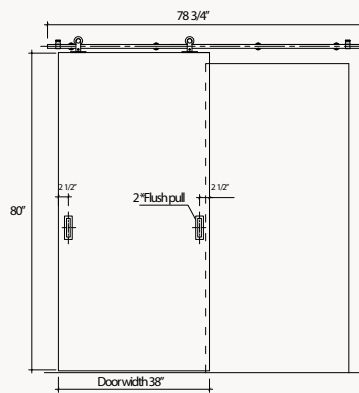

TECHNICAL SPECIFICATIONS

- **DIMENSIONS:**
 Width: Standard: 38 1/2"W Width: ADA: 42"W
 Height: Standard: 80"H Height: ADA: 80"H
- **THICKNESS:**
 1 3/4" or 1 3/8"
- **STANDARD FINISH:**
 Flush door with solid core
- **DOOR DESIGN:**
 Single panel door
- **BARN DOOR TRACK:**
 Stainless steel customized top hung barn door hanger with tube track.
- **PULL AND HANDLE:**
 Stainless steel customized top hung barn door hanger with tube track* Soft close available
- **LEAD TIME:**
 16 weeks
- **WARRANTY:**
 3 years