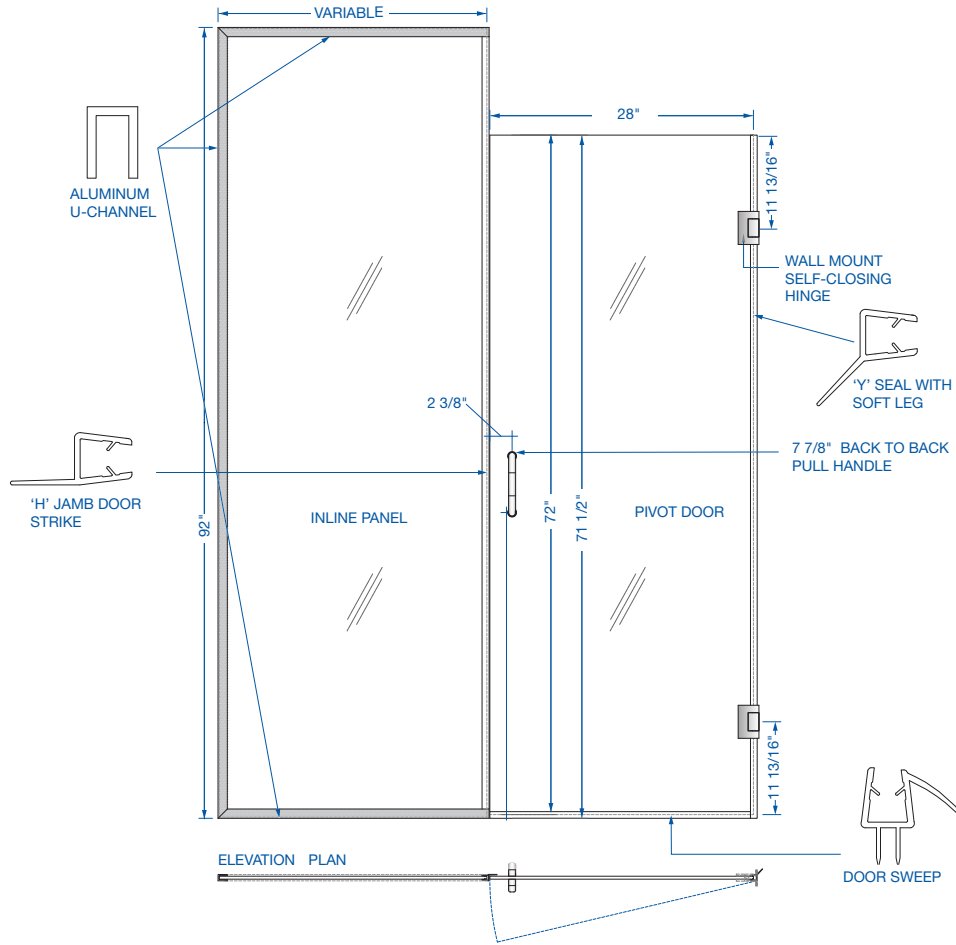

## METER-U HINGED GLASS DOOR WITH FIXED PANEL TO CEILING AND U-CHANNEL TUB & SHOWER ENCLOSURES

### FEATURES

- Fully Frameless
- Single hinged door with an inline panel to the ceiling
- Reversible for right or left door opening
- Polycarbonate water proof seal strips (see drawings)
- Various configurations available within the same series

### HARDWARE

- Chrome finish
- Two (2) chrome-plated solid brass wall mount self-closing hinges
- Aluminum U-Channel on three (3) sides of inline panel
- 7 ⅞ in. back-to-back pull handle

\*See terms and conditions for details.

## METER-U HINGED GLASS DOOR WITH FIXED PANEL TO CEILING AND U-CHANNEL TUB & SHOWER ENCLOSURES

\*NOTE: These measurements are based on a standard 60" x 78" enclosure. Heights and Widths are variable and can be ordered to fit specific project requirements.