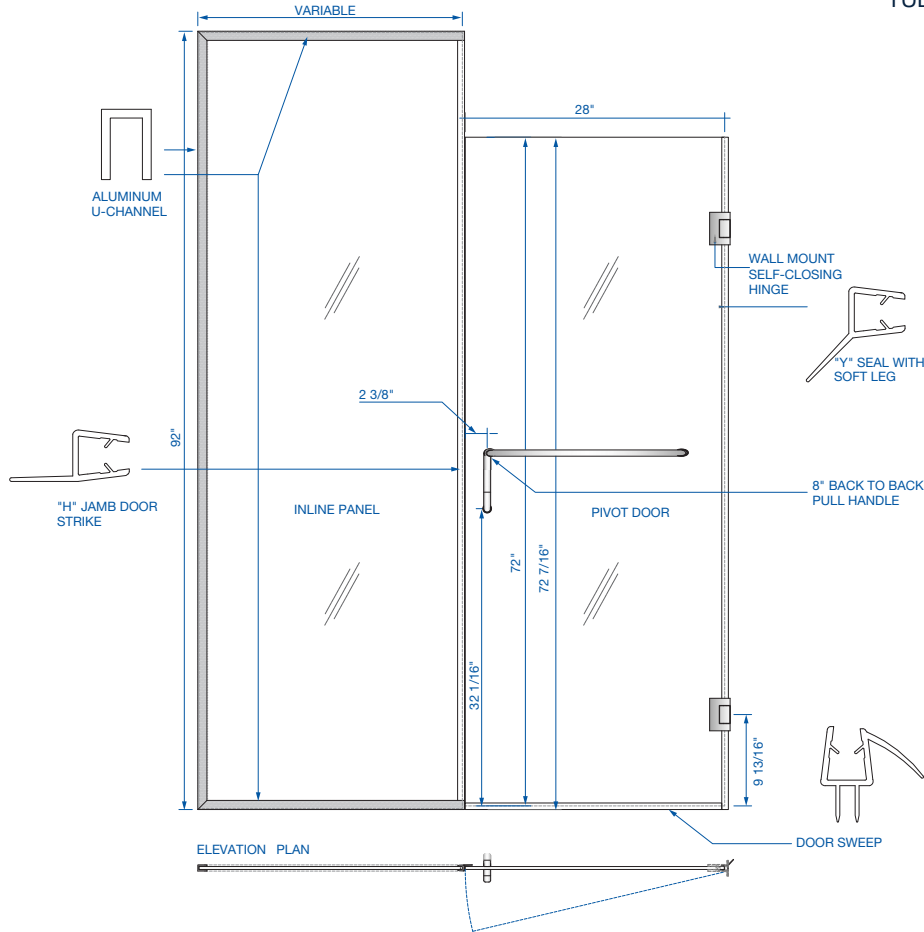

METER-CMB HINGED GLASS DOOR WITH FIXED PANEL TO CEILING TUB & SHOWER ENCLOSURES

FEATURES

- Fully Frameless
- Single hinged door with an inline panel to the ceiling
- Reversible for right or left door opening
- Polycarbonate water proof seal strips (see drawings)
- Various configurations available within the same series

DIMENSIONS

- Hinged door 28 in. wide x 72 in. height
- Inline panel variable width x height up to 96 in.
- Up to ¾ in. in width adjustment
- Up to ½ in. in height adjustment
- Up to ½ in. out-of-plumb adjustment

GLASS

- ¾" (10mm) thickness
- ANSI certified tempered glass

HARDWARE

- Chrome or Brushed Nickel finish available
- Two (2) chrome-plated solid brass wall mount self-closing hinges
- Aluminum U-Channel on three (3) sides of inline panel
- Pull Handle/Towel Bar Combo

*NOTE: These measurements are based on a standard 60" x 78" enclosure. Heights and Widths are variable and can be ordered to fit specific project requirements.

Product Description	Glass Thickness	Hardware Finish	Glass Finish	Door Opening Width	Model Number
28" Meter Hinged Door w Fixed Panel to Ceiling & U-Channel	10mm	Chrome	Clear	60"	GD-10MHF6072-CMB-CLCH
				54"	GD-10MHF5472-CMB-CLCH
				48"	GD-10MHF4872-CMB-CLCH
			Frosted	60"	GD-10MHF6072-CMB-FRCH
				54"	GD-10MHF5472-CMB-FRCH
				48"	GD-10MHF4872-CMB-FRCH
		Brushed Nickel	Clear	60"	GD-10MHF6072-CMB-CLBN
				54"	GD-10MHF5472-CMB-CLBN
				48"	GD-10MHF4872-CMB-CLBN
			Frosted	60"	GD-10MHF6072-CMB-CLBN
				54"	GD-10MHF5472-CMB-CLBN
				48"	GD-10MHF4872-CMB-CLBN