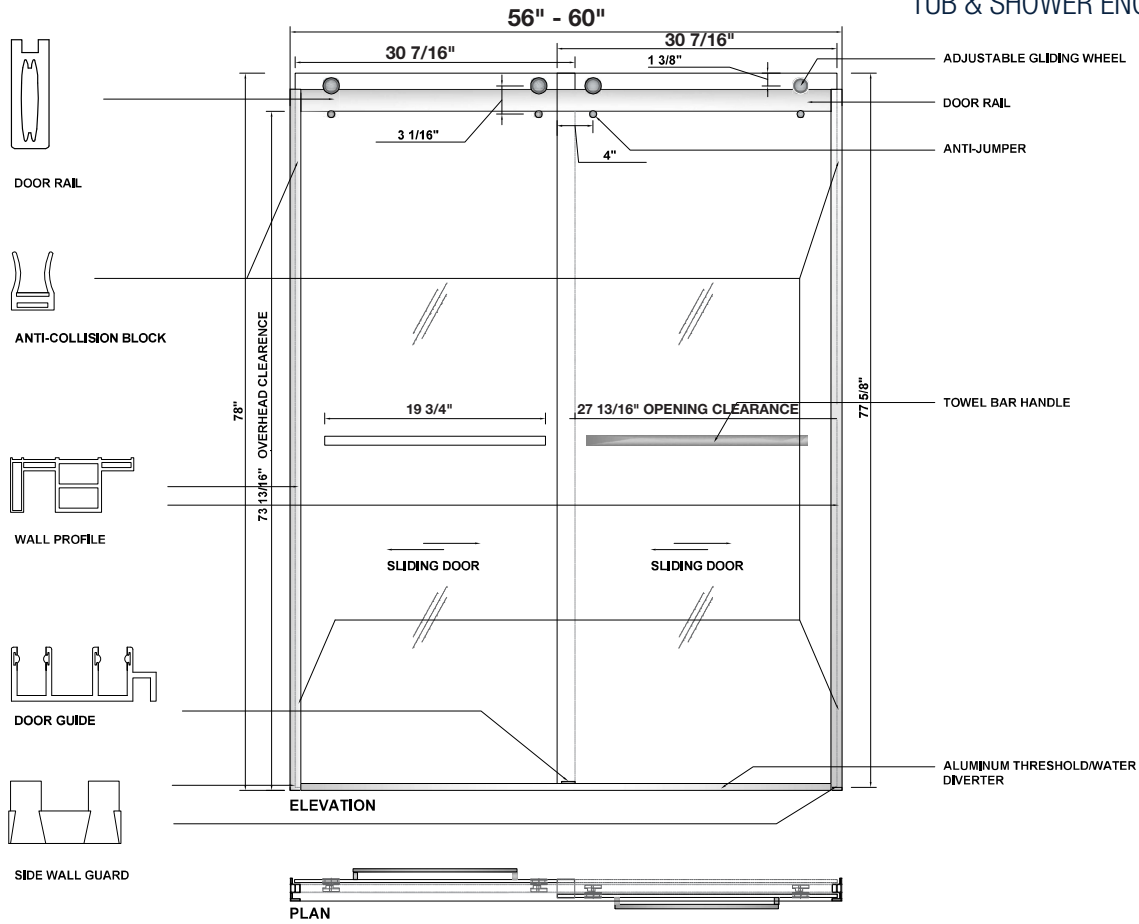

### DIMENSIONS

- 48 in., 54 in., 60 in., 72 in. wide x 78 in. height
- Overhead clearance 73 <sup>13</sup>/<sub>16</sub>"
- Opening clearance 21 <sup>13</sup>/<sub>16</sub>" - 33 <sup>13</sup>/<sub>16</sub>" depending on door width
- Up to <sup>3</sup>/<sub>8</sub>" out of plumb adjustment

### HARDWARE

- Adjustable, gliding, stainless steel wheels
- Aluminum top rail, threshold, and wall profiles
- Stainless steel towel bar handles ranging from 17 <sup>3</sup>/<sub>4</sub>" to 20" based on door width

IMI shower doors and enclosures are designed not to leak when properly installed and the flow of water is not pointed directly at the pivots or vinyl seals.

\*See terms and conditions for details.

Matte Black	MB
Oil-Rubbed Bronze	ORB

Glass Tub & Shower Enclosures

MARLA BARN-STYLE DOUBLE BYPASS SLIDING SHOWER DOOR  
TUB & SHOWER ENCLOSURES

\*NOTE: These measurements are based on a standard 60"x78" enclosure. Heights and Widths are variable and can be ordered to fit specific project requirements.