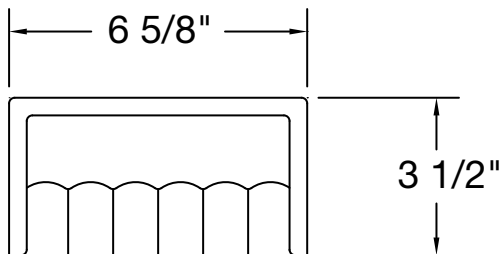

# ACC-SD-T-SW/SB/SA

inches

6 5/8 x 4 3/4 TUB SURFACE MOUNT SOAP DISH  
CERAMIC

### COLOR & TRIM OPTIONS

Standard Color	Code
----------------	------

White	SW
-------	----

Optional Color	Code
----------------	------

Biscuit	SB
Almond	SA

Additional custom colors available.

Cast Marble Solutions

**ACC-SD-T-SW/SB/SA**

6 5/8 X 4 3/4 TUB SURFACE MOUNT SOAP DISH  
CERAMIC

Top View

Front View

**FEATURES** Dimensional Tolerance  $\pm 1/8"$ . Dimensions needed for site preparation should be measured from the unit. American Bath Group assumes no responsibility for preparatory work.

Type and Model #	Material	Pieces
Tub Surface Mount Soap Dish #ACC-SD-T-SW/SB/SA	Ceramic	1

**DIMENSIONS**

Specifications	inches
Soap Dish Width:	6 5/8
Soap Dish Height:	4 3/4
Soap Dish Depth:	3 1/2

Rev. 03.09.21