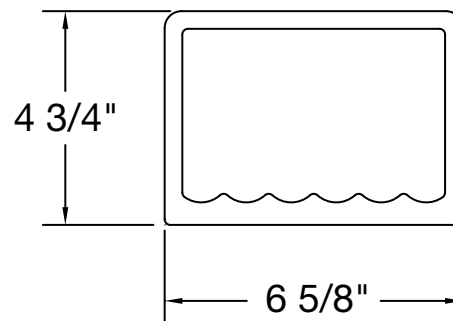

# ACC-SD-T-SW/SB/SA

inches

6 5/8 x 4 3/4 TUB SURFACE MOUNT SOAP DISH  
CERAMIC

**ACC-SD-T-SW/SB/SA**

6 5/8 X 4 3/4 TUB SURFACE MOUNT SOAP DISH  
CERAMIC

Top View

Front View

**FEATURES** Dimensional Tolerance  $\pm 1/8"$ . Dimensions needed for site preparation should be measured from the unit. American Bath Group assumes no responsibility for preparatory work.

Type and Model #	Material	Pieces
Tub Surface Mount Soap Dish #ACC-SD-T-SW/SB/SA	Ceramic	1

**DIMENSIONS**

Specifications	inches
Soap Dish Width:	6 5/8
Soap Dish Height:	4 3/4
Soap Dish Depth:	3 1/2

Rev. 03.09.21