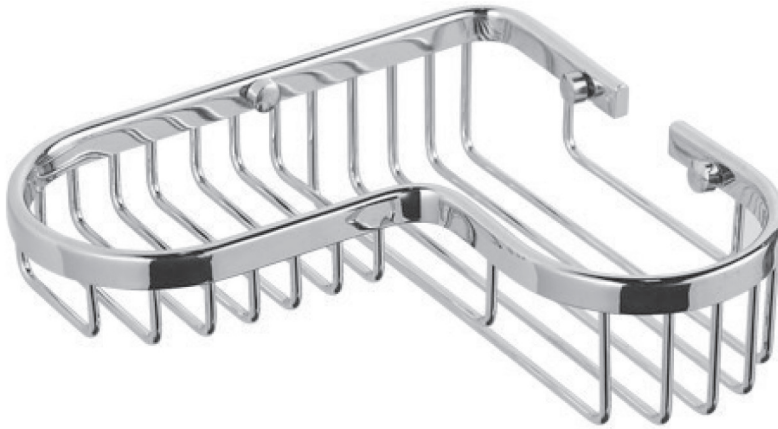

ACC-SD-2TWC

inches

CHROME PLATED 2-TIER WIRE CORNER SOAPDISH
CHROME PLATED BRASS

FEATURES

- Corner Mount Soap Dish
- Polished Finish

Cast Marble Solutions

ACC-SD-2TWC

CHROME PLATED 2-TIER WIRE CORNER SOAPDISH
CHROME PLATED BRASS

Mounting Hardware Included

Note: Drill locations in dish may vary so check each dish before drilling. Add a dab of 100% silicone into screw holes under chrome screw cap.

FEATURES Dimensional Tolerance $\pm 1/8"$. Dimensions needed for site preparation should be measured from the unit. American Bath Group assumes no responsibility for preparatory work.

Type and Model #	Material	Pieces
Soap Dish #ACC-SD-2TWC	Chrome Plated Brass	1

DIMENSIONS

Specifications	inches
Soap Dish Width:	8 1/8"
Soap Dish Depth:	7 1/8"
Soap Dish Height:	1-2"