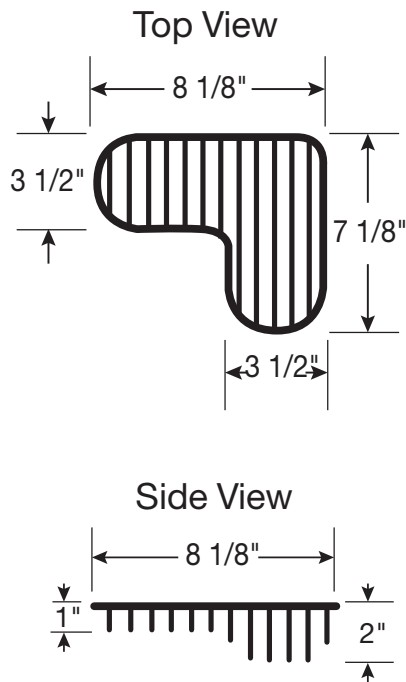

ACC-SD-2TWC

inches

CHROME PLATED 2-TIER WIRE CORNER SOAPDISH
CHROME PLATED BRASS

FEATURES

- Corner Mount Soap Dish
- Polished Finish

Cast Marble Solutions

ACC-SD-2TWC

CHROME PLATED 2-TIER WIRE CORNER SOAPDISH
CHROME PLATED BRASS

Mounting Hardware Included

Note: Drill locations in dish may vary so check each dish before drilling. Add a dab of 100% silicone into screw holes under chrome screw cap.

FEATURES Dimensional Tolerance $\pm 1/8"$. Dimensions needed for site preparation should be measured from the unit. American Bath Group assumes no responsibility for preparatory work.

Type and Model #	Material	Pieces
Soap Dish #ACC-SD-2TWC	Chrome Plated Brass	1

DIMENSIONS

Specifications	inches
Soap Dish Width:	8 1/8"
Soap Dish Depth:	7 1/8"
Soap Dish Height:	1-2"