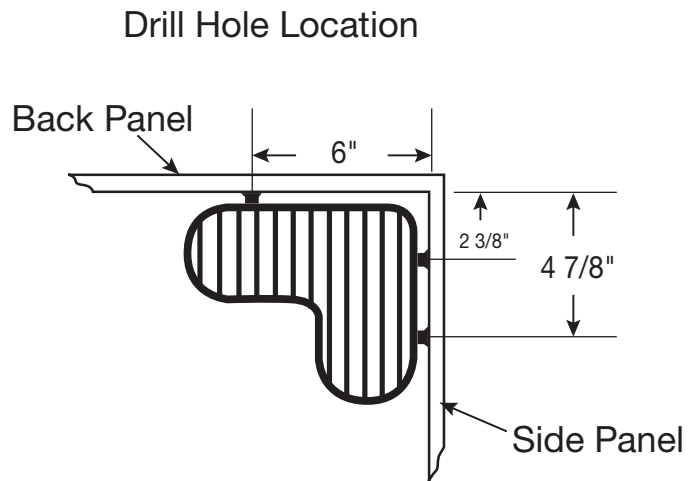

ACC-SD-2TWC

inches

CHROME PLATED 2-TIER WIRE CORNER SOAPDISH
CHROME PLATED BRASS

FEATURES

- Corner Mount Soap Dish
- Polished Finish

Cast Marble Solutions

ACC-SD-2TWC

CHROME PLATED 2-TIER WIRE CORNER SOAPDISH
CHROME PLATED BRASS

Mounting Hardware Included

Note: Drill locations in dish may vary so check each dish before drilling. Add a dab of 100% silicone into screw holes under chrome screw cap.

FEATURES Dimensional Tolerance $\pm 1/8"$. Dimensions needed for site preparation should be measured from the unit. American Bath Group assumes no responsibility for preparatory work.

Type and Model #	Material	Pieces
Soap Dish #ACC-SD-2TWC	Chrome Plated Brass	1

DIMENSIONS

Specifications	inches
Soap Dish Width:	8 1/8"
Soap Dish Depth:	7 1/8"
Soap Dish Height:	1-2"