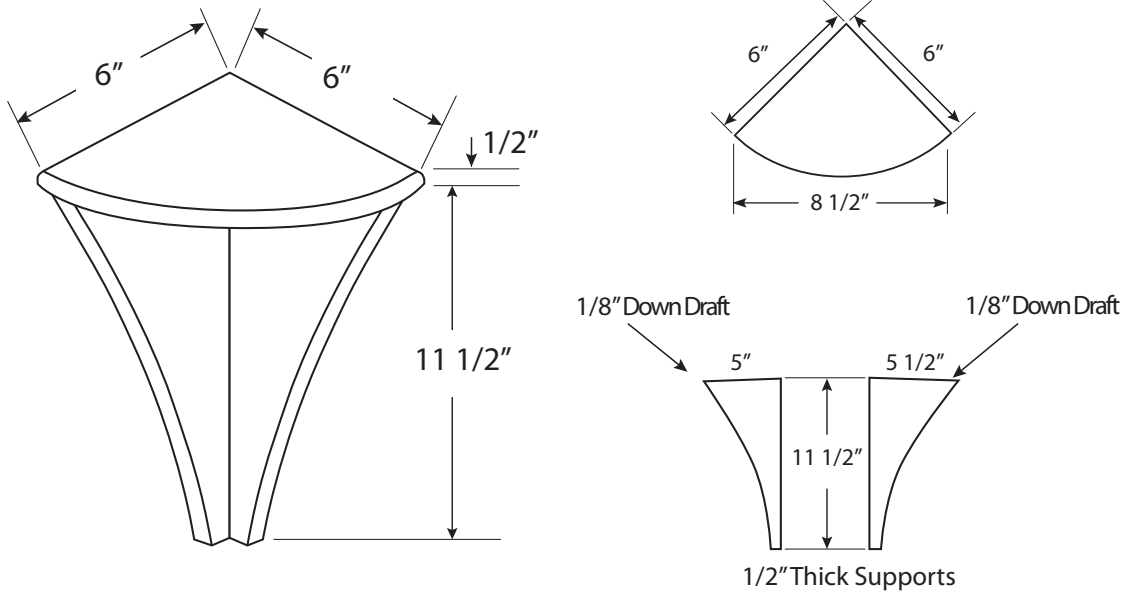

ACC-FR-3P

inches

6X6 3-PIECE CORNER MOUNT FOOTREST WITH RADIUS
CAST MARBLE

FEATURES

- Corner Mount
- Matte Finish

COLOR & TRIM OPTIONS

Standard Color	Code
----------------	------

White	SW
-------	----

Optional Color	Code
----------------	------

Cream	SC
Ivory	SI
Warm White	WW

Additional custom colors available.

Cast Marble Solutions

ACC-FR-3P

6X6 3-PIECE CORNER MOUNT FOOTREST WITH RADIUS
CAST MARBLE

FEATURES Dimensional Tolerance $\pm 1/8"$. Dimensions needed for site preparation should be measured from the unit. American Bath Group assumes no responsibility for preparatory work.

Type and Model #	Material	Pieces
Footrest # ACC-FR-3P	Cast Marble	1

DIMENSIONS

Specifications	inches
Footrest Length:	6 (OD), 6 (ID)
Footrest Width:	8 1/2"
Footrest Thickness:	1/2"
Footrest Height (includes supports):	11 1/2"
Tile Pattern:	Matte/Anti-Slip Textured