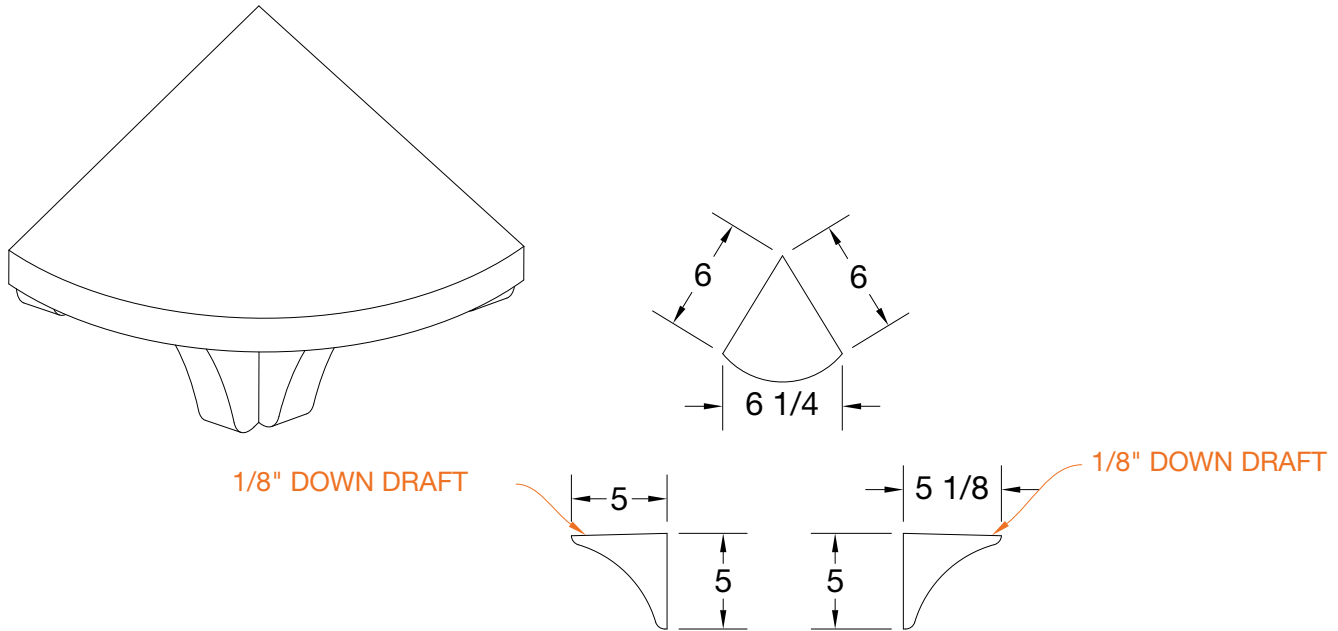

ACC-SS-3P

3-PIECE CORNER MOUNT SHAMPOO SHELF
CAST MARBLE

1/2" THICK SUPPORTS

FEATURES Dimensional Tolerance $\pm 1/8"$. Dimensions needed for site preparation should be measured from the unit. American Bath Group assumes no responsibility for preparatory work.

Type and Model #	Material	Wall Finish	Pieces
Shampoo Shelf #ACC-SS-3P	Cast Marble	Anti-Slip Textured Finish	1

DIMENSIONS

Specifications	inches
Shampoo Shelf Depth:	6
Shampoo Shelf Width:	6
Shampoo Shelf Height:	6
Shampoo Shelf Thickness:	1/2

Rev. 09.16.21