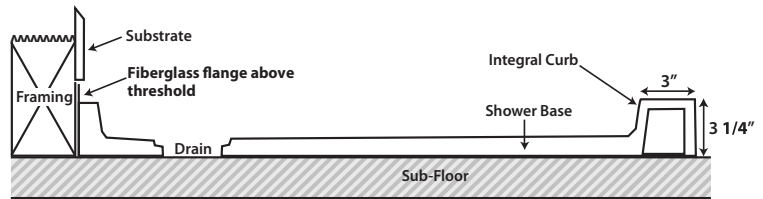

# SB40x40-RCOD-VxH-LC

40 X 40 SHOWER BASE WITH LH OR RH REAR CORNER OFFSET VORTEX DRAIN

IMI LITECAST™

Fiberglass Flange Attached at Factory

Integral 3 1/4" Curb

Left Hand Drain Shown. Left & Right Hand Drain Available