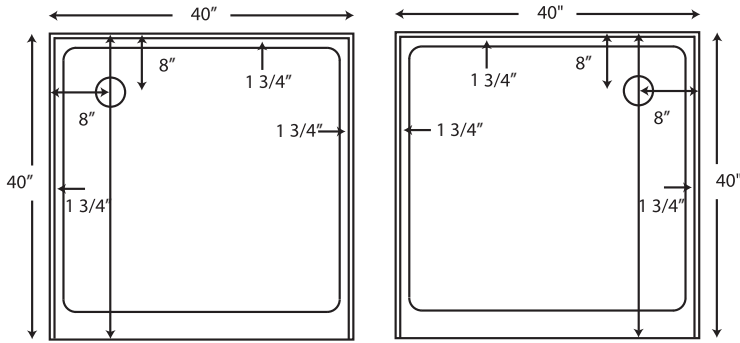

## 40 X 40 SHOWER BASE WITH LH OR RH REAR CORNER OFFSET VORTEX DRAIN IMI LITECAST™

Exterior Dimensions: 40W x 40D

Note: Base dimensions may vary +/- 1/8"

\* Also available in IMI ProCast™

### FEATURES

- Available in left-hand or right-hand version
- Drain: Corner WingIt
- Drain Opening: 4.5" hole width
- Curb: Integral 3" x 3 1/4" high
- 3" wide thresholds on front
- Fiberglass flange attached at factory
- Solid one-piece construction
- Pre-leveled, rests on subfloor
- Mold and mildew resistant
- Bacteria resistant
- "Grout-free" and non-porous
- Stain resistant and easy to clean
- Waterproof and leakproof

# SB40x40-RCOD-VxH-LC

40 X 40 SHOWER BASE WITH LH OR RH REAR CORNER OFFSET VORTEX DRAIN

IMI LITECAST™

Fiberglass Flange Attached at Factory

Integral 3 1/4" Curb

Left Hand Drain Shown. Left & Right Hand Drain Available

Type and Model #	Material	Shower Base	Pieces
Shower Base #SB40x40-RCOD-VxH-LC	Cast Marble	Anti-Slip/Textured Finish	1

**DIMENSIONS**

Specifications	inches
Shower Base Depth:	40
Shower Base Width:	40
Curb Height:	3 1/4