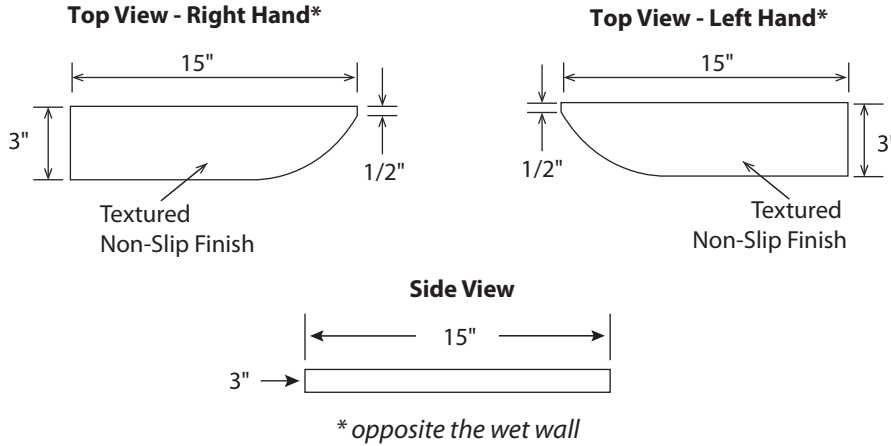

FR-M-NS15

15" NON-SLIP FOOTREST CAST MARBLE

MAW35 WingItts can be provided as an option if no blocking is in the wall.

Standoff with WingItt

Use ONLY when blocking is unavailable. When blocking is available Standoffs and screws must be used to ensure adequate stability.

FEATURES Dimensional Tolerance $\pm \frac{1}{4}$ ". Dimensions needed for site preparation should be measured from the unit. American Bath Group assumes no responsibility for preparatory work.

Model #	Material	Wall Finish	Pieces
#FR-M-NS15 #FR-M-NS15-WIA (WingItts option)	Cast Marble	Anti-Slip/Textured Finish	1

DIMENSIONS

Specifications	inches
Foot Rest Length:	15
Foot Rest Width:	3
Foot Rest Thickness:	$\frac{1}{2}$