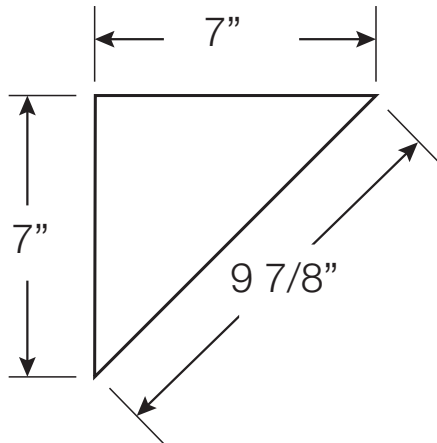

ACC-SS-7

inches

7 X 7 SHAMPOO SHELF CAST MARBLE

* Also available in IMI ProCast™

FEATURES

- Size: 7" x 7" x 9 7/8"
- Height: 1 1/2"
- Corner mount shampoo shelf — designed to accommodate larger shampoo/soap containers
- Gloss Finish
- Optional: Matte Finish

ACC-SS-7

7 X 7 SHAMPOO SHELF
CAST MARBLE

1/4" Thick Supports

FEATURES Dimensional Tolerance $\pm 1/8"$. Dimensions needed for site preparation should be measured from the unit. American Bath Group assumes no responsibility for preparatory work.

Type and Model #	Material	Wall Finish	Pieces
Shampoo Shelf #ACC-SS-7	Cast Marble	Anti-Slip Textured Finish	1

DIMENSIONS

Specifications	inches
Shampoo Shelf Length:	7
Shampoo Shelf Width:	7
Shampoo Shelf Depth:	9 7/8
Shampoo Shelf Thickness:	3/4 - 1 1/2