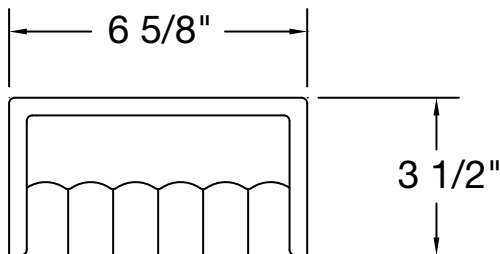

# ACC-SD-T-SW/SB/SA

inches

6 5/8 x 4 3/4 TUB SURFACE MOUNT SOAP DISH  
CERAMIC

### COLOR & TRIM OPTIONS

Standard Color	Code
White	SW

Optional Color	Code
Biscuit	SB
Almond	SA

Biscuit	SB
Almond	SA

Additional custom colors available.

Cast Marble Solutions

**ACC-SD-T-SW/SB/SA**

6 5/8 X 4 3/4 TUB SURFACE MOUNT SOAP DISH  
CERAMIC

Top View

Front View

**FEATURES** Dimensional Tolerance  $\pm 1/8"$ . Dimensions needed for site preparation should be measured from the unit. American Bath Group assumes no responsibility for preparatory work.

Type and Model #	Material	Pieces
Tub Surface Mount Soap Dish #ACC-SD-T-SW/SB/SA	Ceramic	1

**DIMENSIONS**

Specifications	inches
Soap Dish Width:	6 5/8
Soap Dish Height:	4 3/4
Soap Dish Depth:	3 1/2

Rev. 03.09.21