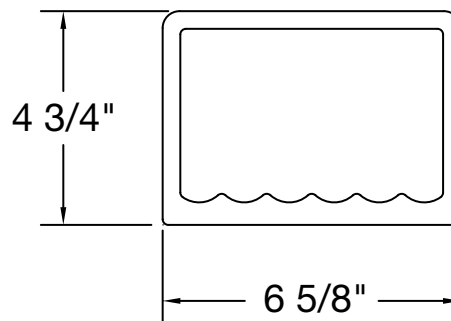

# ACC-SD-T-SW/SB/SA

inches

6 5/8 x 4 3/4 TUB SURFACE MOUNT SOAP DISH  
CERAMIC

### COLOR & TRIM OPTIONS

Standard Color	Code
White	SW

Optional Color	Code
Biscuit	SB
Almond	SA

Biscuit	SB
Almond	SA

Additional custom colors available.

Cast Marble Solutions

**ACC-SD-T-SW/SB/SA**

6 5/8 X 4 3/4 TUB SURFACE MOUNT SOAP DISH  
CERAMIC

Top View

Front View

**FEATURES** Dimensional Tolerance  $\pm 1/8"$ . Dimensions needed for site preparation should be measured from the unit. American Bath Group assumes no responsibility for preparatory work.

Type and Model #	Material	Pieces
Tub Surface Mount Soap Dish #ACC-SD-T-SW/SB/SA	Ceramic	1

**DIMENSIONS**

Specifications	inches
Soap Dish Width:	6 5/8
Soap Dish Height:	4 3/4
Soap Dish Depth:	3 1/2

Rev. 03.09.21