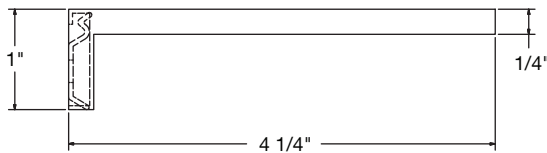

Cast Marble Solutions

ACC-SD-SS7FS

STAINLESS STEEL FLOATING SHELF
STAINLESS STEEL

Front

Top

Side

FEATURES Dimensional Tolerance $\pm 1/4"$. Dimensions needed for site preparation should be measured from the unit. American Bath Group assumes no responsibility for preparatory work.

Type and Model #	Material	Pieces
Soap Dish #ACC-SD-SS7FS	Stainless Steel	1

DIMENSIONS

Specifications	inches
Soap Dish Length:	7
Soap Dish Depth:	4 1/4
Soap Dish Height:	1