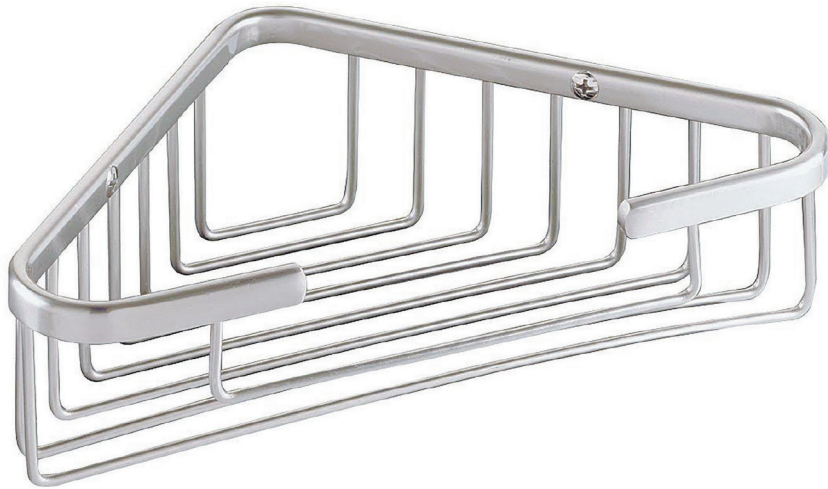

ACC-SD-CPW

inches

CHROME PLATED WIRE CORNER SOAPDISH
POLISHED CHROME

FEATURES

- Corner Shower Basket
- HeliArc Welded 8/8 Stainless Steel
- Polished Chrome

Cast Marble Solutions

ACC-SD-CPW

CHROME PLATED WIRE CORNER SOAPDISH
POLISHED CHROME

FEATURES Dimensional Tolerance $\pm 1/4"$. Dimensions needed for site preparation should be measured from the unit. American Bath Group assumes no responsibility for preparatory work.

Type and Model #	Material	Pieces
Soap Dish #ACC-SD-CPW	Polished Chrome	1

DIMENSIONS

Specifications	inches
Soap Dish Width:	6 3/4
Soap Dish Depth:	5
Soap Dish Height:	1 3/4

Rev. 03.19.21