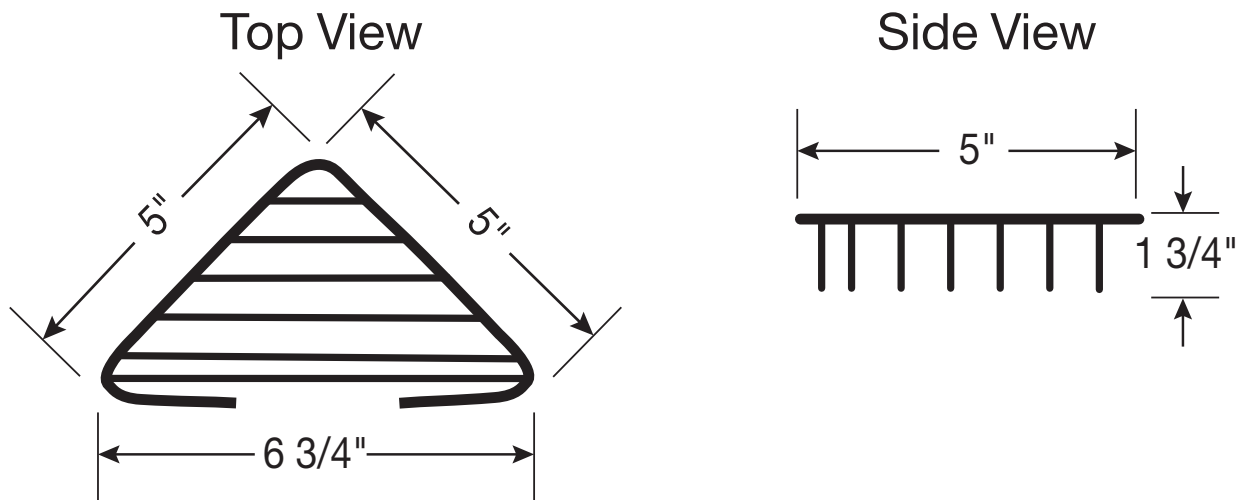

ACC-SD-CPW

inches

CHROME PLATED WIRE CORNER SOAPDISH
POLISHED CHROME

FEATURES

- Corner Shower Basket
- HeliArc Welded 8/8 Stainless Steel
- Polished Chrome

Cast Marble Solutions

ACC-SD-CPW

CHROME PLATED WIRE CORNER SOAPDISH
POLISHED CHROME

FEATURES Dimensional Tolerance $\pm 1/4"$. Dimensions needed for site preparation should be measured from the unit. American Bath Group assumes no responsibility for preparatory work.

Type and Model #	Material	Pieces
Soap Dish #ACC-SD-CPW	Polished Chrome	1

DIMENSIONS

Specifications	inches
Soap Dish Width:	6 3/4
Soap Dish Depth:	5
Soap Dish Height:	1 3/4

Rev. 03.19.21