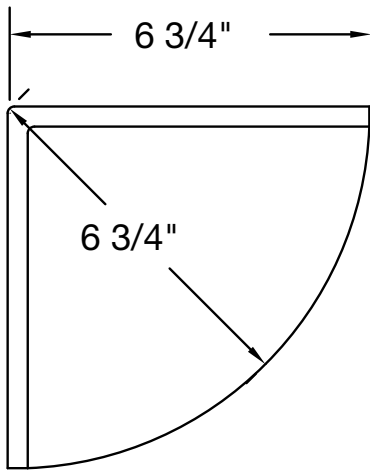

ACC-SD-C6.75-SW/SB/SA

6 ¾ CORNER MOUNT SOAP DISH
CERAMIC

Top View