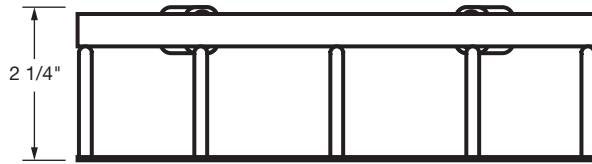

## FEATURES

- Corner Mount
- HeliArc Welded 8/8 Stainless Steel
- Polished Finish

Cast Marble Solutions

**ACC-SD-8CC**

CHROME CONTOUR 8" CORNER BASKET  
CHROME PLATED STAINLESS STEEL

FRONT

TOP

HARDWARE INCLUDED:

1 1/2" Wall Guard x 2

Plastic Anchor x 2  
for solid walls

S/S Screw for Blocking x 2

**FEATURES** Dimensional Tolerance  $\pm 1/4"$ . Dimensions needed for site preparation should be measured from the unit. American Bath Group assumes no responsibility for preparatory work.

Type and Model #	Material	Pieces
Soap Dish #ACC-SD-CC8	Chrome Plated Stainless Steel	1

**DIMENSIONS**

Specifications	inches
Soap Dish Width:	8
Soap Dish Depth:	6
Soap Dish Height:	2 1/4

Rev. 03.19.21