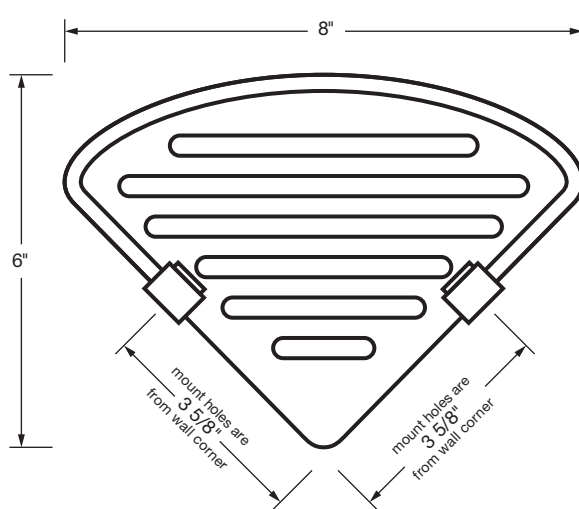

# ACC-SD-8CC

inches

CHROME CONTOUR 8" CORNER BASKET  
CHROME PLATED STAINLESS STEEL

## FEATURES

- Corner Mount
- HeliArc Welded 8/8 Stainless Steel
- Polished Finish

Cast Marble Solutions

**ACC-SD-8CC**

CHROME CONTOUR 8" CORNER BASKET  
CHROME PLATED STAINLESS STEEL

FRONT

TOP

HARDWARE INCLUDED:

1 1/2" Wall Guard x 2

Plastic Anchor x 2  
for solid walls

S/S Screw for Blocking x 2

**FEATURES** Dimensional Tolerance  $\pm 1/4"$ . Dimensions needed for site preparation should be measured from the unit. American Bath Group assumes no responsibility for preparatory work.

Type and Model #	Material	Pieces
Soap Dish #ACC-SD-CC8	Chrome Plated Stainless Steel	1

**DIMENSIONS**

Specifications	inches
Soap Dish Width:	8
Soap Dish Depth:	6
Soap Dish Height:	2 1/4

Rev. 03.19.21