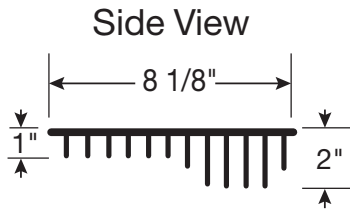

# ACC-SD-2TWC

inches

CHROME PLATED 2-TIER WIRE CORNER SOAPDISH  
CHROME PLATED BRASS

## FEATURES

- Corner Mount Soap Dish
- Polished Finish

Cast Marble Solutions

**ACC-SD-2TWC**

CHROME PLATED 2-TIER WIRE CORNER SOAPDISH  
CHROME PLATED BRASS

Mounting Hardware Included

Note: Drill locations in dish may vary so check each dish before drilling. Add a dab of 100% silicone into screw holes under chrome screw cap.

**FEATURES** Dimensional Tolerance  $\pm 1/8"$ . Dimensions needed for site preparation should be measured from the unit. American Bath Group assumes no responsibility for preparatory work.

Type and Model #	Material	Pieces
Soap Dish #ACC-SD-2TWC	Chrome Plated Brass	1

**DIMENSIONS**

Specifications	inches
Soap Dish Width:	8 1/8"
Soap Dish Depth:	7 1/8"
Soap Dish Height:	1-2"