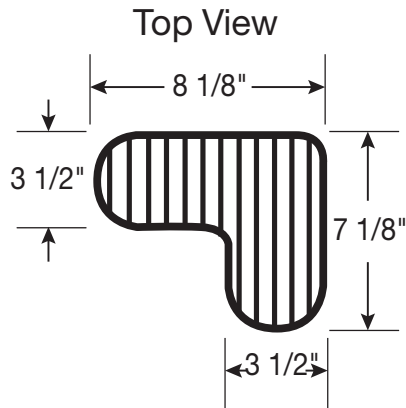

# ACC-SD-2TWC

inches

CHROME PLATED 2-TIER WIRE CORNER SOAPDISH  
CHROME PLATED BRASS

## FEATURES

- Corner Mount Soap Dish
- Polished Finish

Cast Marble Solutions

**ACC-SD-2TWC**

CHROME PLATED 2-TIER WIRE CORNER SOAPDISH  
CHROME PLATED BRASS

Mounting Hardware Included

Note: Drill locations in dish may vary so check each dish before drilling. Add a dab of 100% silicone into screw holes under chrome screw cap.

**FEATURES** Dimensional Tolerance  $\pm 1/8"$ . Dimensions needed for site preparation should be measured from the unit. American Bath Group assumes no responsibility for preparatory work.

Type and Model #	Material	Pieces
Soap Dish #ACC-SD-2TWC	Chrome Plated Brass	1

**DIMENSIONS**

Specifications	inches
Soap Dish Width:	8 1/8"
Soap Dish Depth:	7 1/8"
Soap Dish Height:	1-2"