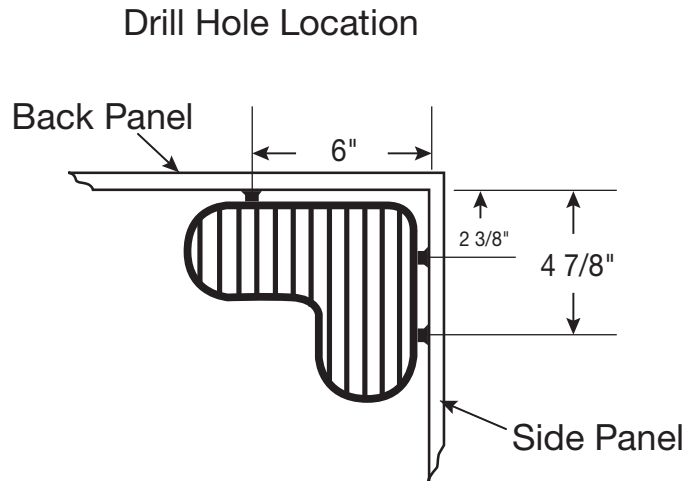

# ACC-SD-2TWC

inches

CHROME PLATED 2-TIER WIRE CORNER SOAPDISH  
CHROME PLATED BRASS

## FEATURES

- Corner Mount Soap Dish
- Polished Finish

Cast Marble Solutions

**ACC-SD-2TWC**

CHROME PLATED 2-TIER WIRE CORNER SOAPDISH  
CHROME PLATED BRASS

Mounting Hardware Included

Note: Drill locations in dish may vary so check each dish before drilling. Add a dab of 100% silicone into screw holes under chrome screw cap.

**FEATURES** Dimensional Tolerance  $\pm 1/8"$ . Dimensions needed for site preparation should be measured from the unit. American Bath Group assumes no responsibility for preparatory work.

Type and Model #	Material	Pieces
Soap Dish #ACC-SD-2TWC	Chrome Plated Brass	1

**DIMENSIONS**

Specifications	inches
Soap Dish Width:	8 1/8"
Soap Dish Depth:	7 1/8"
Soap Dish Height:	1-2"