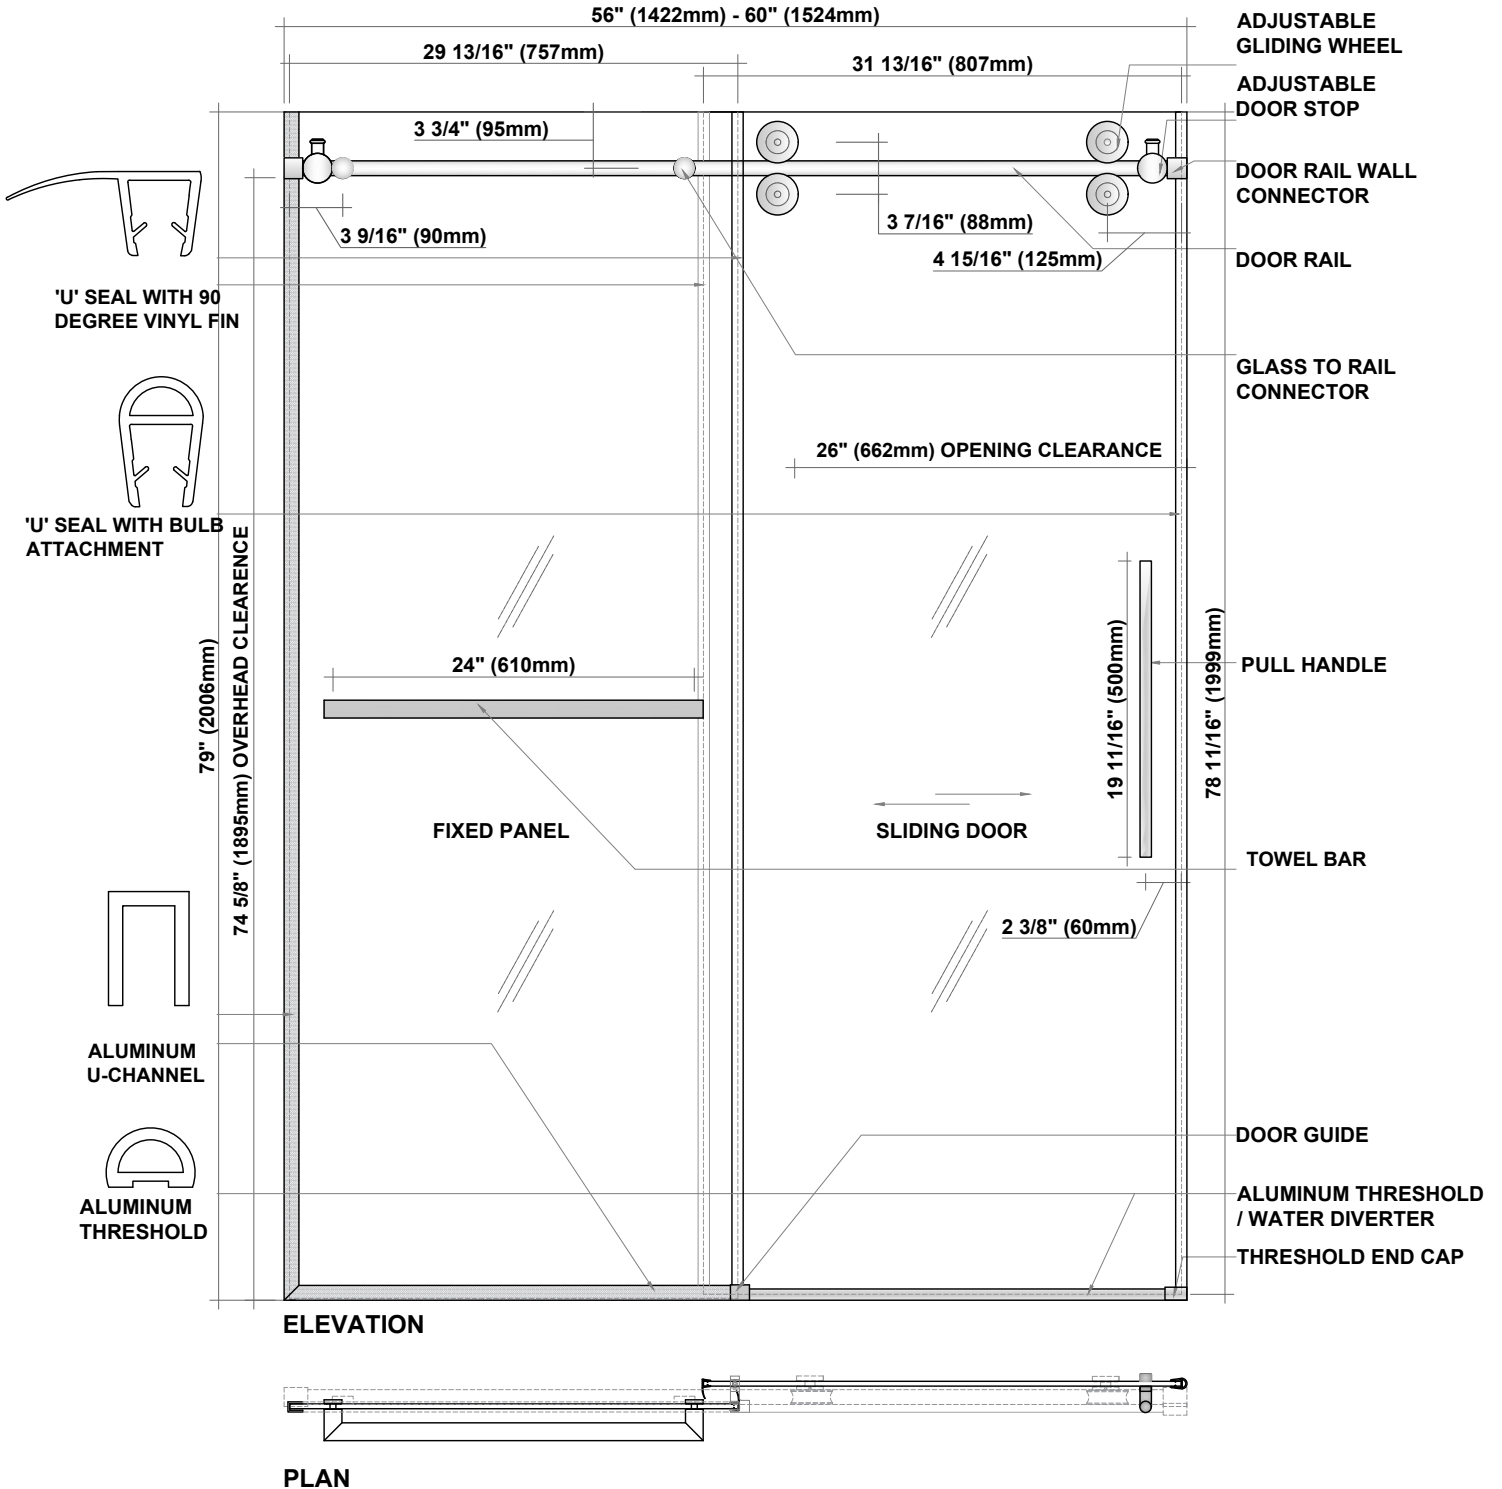

Specifications:

MODEL NUMBER: COSF-SW-U

DIMENSIONS

- 60 in. (1542 mm) wide x 79 in. (2006 mm) height
- Overhead clearance 74 5/8 in. (1895 mm)
- Opening clearance 26 1/16 in. (662 mm)
- Fits 56 in. (1422 mm) • 60 in. (1524 mm) finished opening
- Up to 4 in. (102 mm) in width adjustment
- Up to 3/8 in. (10 mm) out-of-plumb adjustment

GLASS

- 3/8 in. (10 mm) clear glass
- ANSI certified tempered glass

HARDWARE

- Chrome finish
- Solid stainless steel construction
- Adjustable gliding wheels
- 1 in. (25mm) aluminum U-channel on two (2) sides of fixed panel
- 24 in. (610mm) towel bar
- Aluminum threshold
- Fully frameless glass design

STANDARD FEATURES

- Single sliding door with one (1) fixed panel
- Reversible for right or left door sliding installation
- Polycarbonate water proof seal strips (see drawings)

**SPECIFICATIONS ARE SUBJECT TO CHANGE WITHOUT NOTICE

Typical CSI Codes: 10 28 19

Revised: 2021.09.14

© 2021 Copyright IMI International Marble, LLC

Tub & Shower Enclosures

Cosmopolitan-U

**SPECIFICATIONS ARE SUBJECT TO CHANGE WITHOUT NOTICE

Revised: 2021.09.14
© 2021 Copyright IMI International Marble, LLC