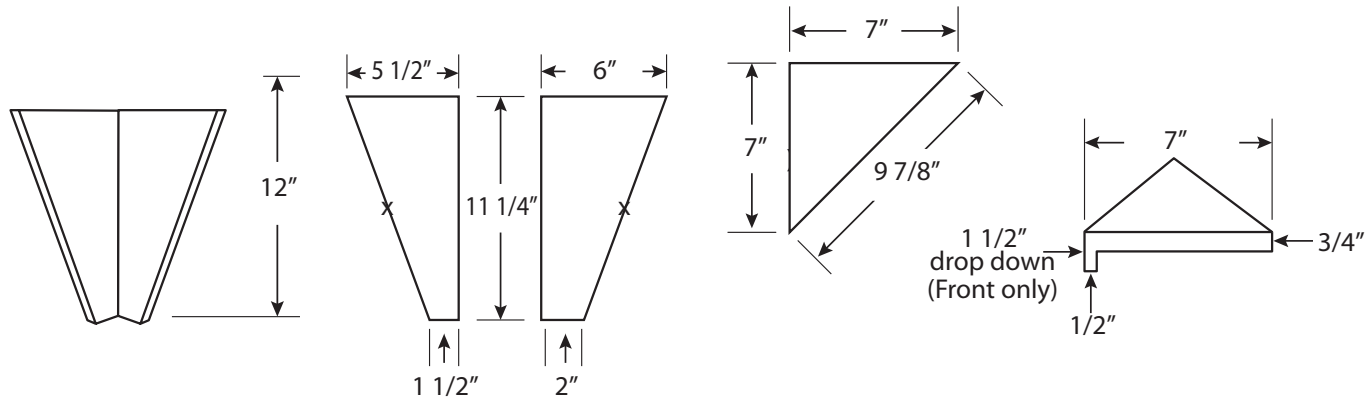

# ACC-FR-7A

7 X 7 ANGULAR FOOTREST  
CAST MARBLE

**FEATURES** Dimensional Tolerance  $\pm 1/4"$ . Dimensions needed for site preparation should be measured from the unit. American Bath Group assumes no responsibility for preparatory work.

## DIMENSIONS

Specifications	inches
Footrest Front Edge:	9 7/8
Footrest Thickness:	3/4
Footrest Height (includes supports):	12
Footrest Front Turndown:	1 1/2 x 1/2