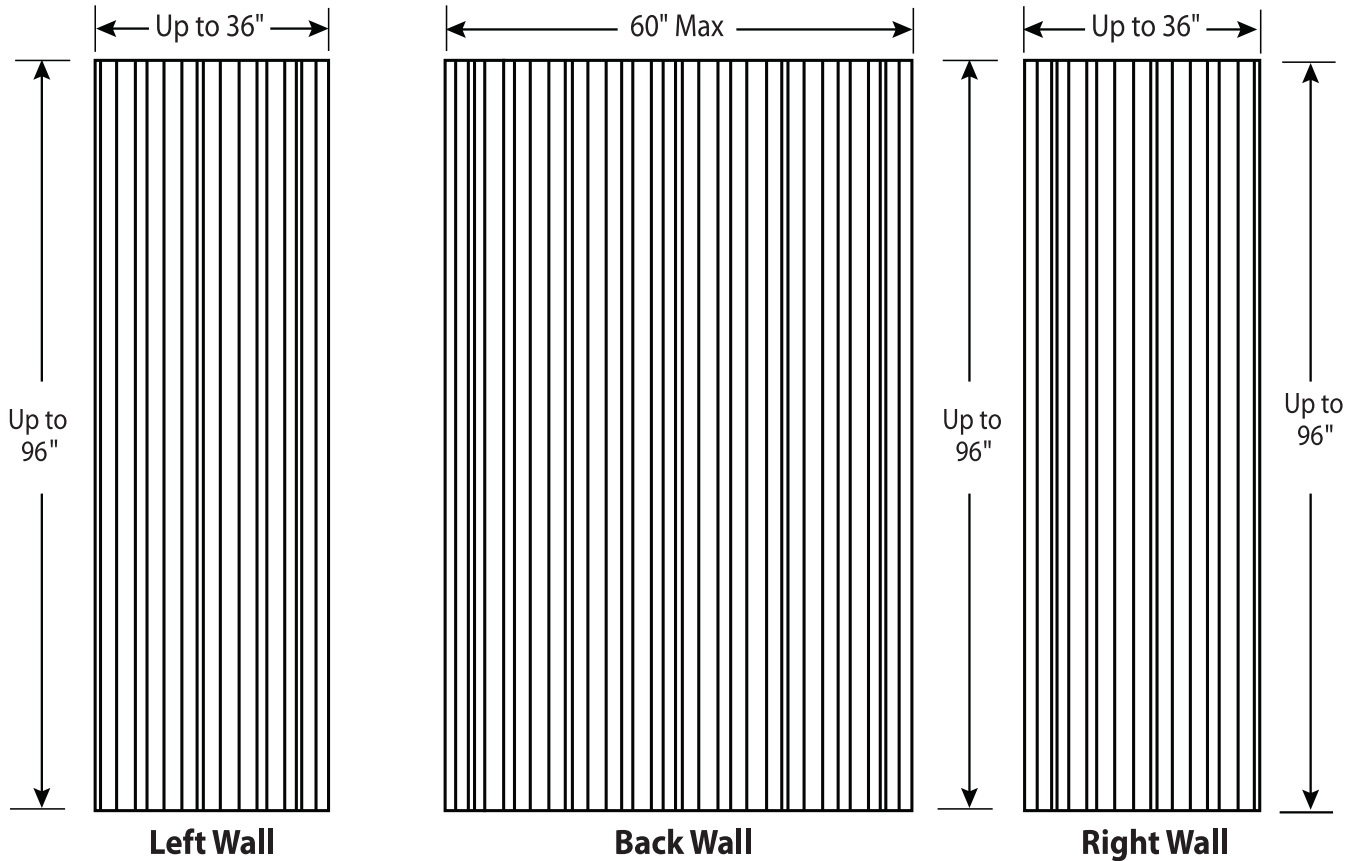

WS-TX-VT

VERTICAL TEXTURED WALL SURROUND CAST MARBLE

FEATURES Dimensional Tolerance $\pm \frac{1}{8}$ ". Dimensions needed for site preparation should be measured from the unit. American Bath Group assumes no responsibility for preparatory work.

Type and Model #	Material	Wall Finish	Pieces
Wall Surround #WS-TX-VT	Cast Marble	Vertical Textured Wall Pattern	3

DIMENSIONS

Specifications	inches
Side Wall Width:	up to 36
Back Wall Width:	up to 60
Height:	Up to 96
Tile Pattern	Vertical Textured

Rev. 09.24.20