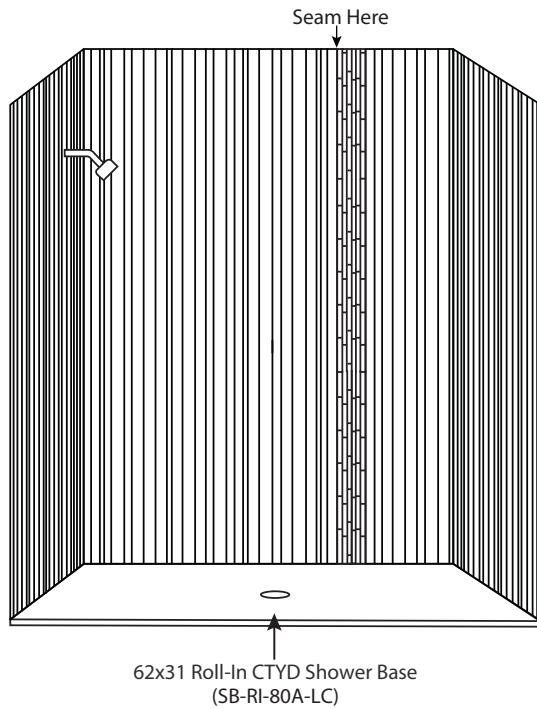

## VERTICAL TEXTURED W/ VERTICAL LISTELLO WALL SURROUND CAST MARBLE

### KIT INCLUDES

- 2 side panels
- 1 back panel

Material to be stacked on pallets.

### FEATURES

- Up to 96" max height
- Back wall: 60"W
- Side walls: 22", 30", or 36"W
- Nominal thickness:  $\frac{5}{16}$   
(+/-  $\frac{1}{16}$  variance)
- All panels are made oversized and must be measured and cut to fit on site
- Uses include, but are not limited to, tub & shower surrounds
- Accessory and color options are available

## DIMENSIONS

Specifications	inches
Side Wall Width:	22, 30, or 36
Back Wall Width:	60
Height:	Up to 96
Tile Pattern	Vertical Textured w/Vertical Listello

Rev. 09.24.20