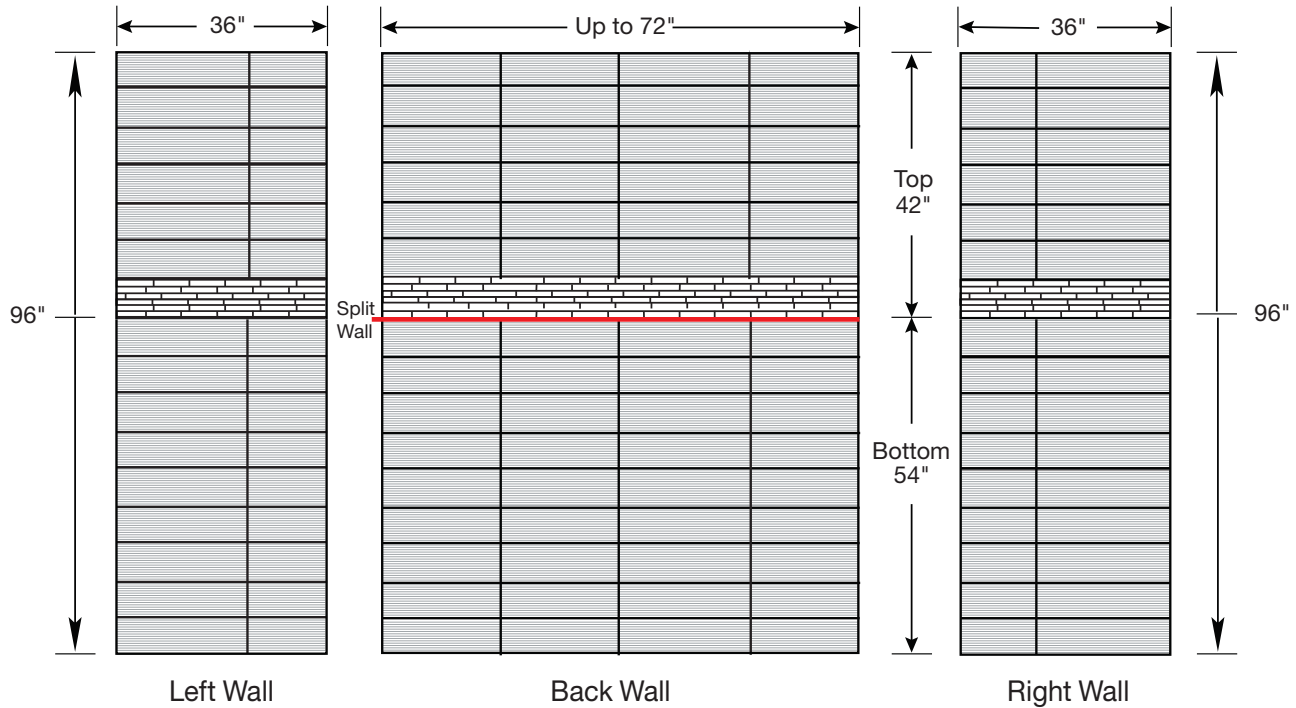

Optional Color	Code
Cream	SC
Ivory	SI
Warm White	WW

Additional custom colors available.

FEATURES

- Individual 'brick' size: 6" x 24"
- 6" integral dimensions listello
- Up to 96" max height
- Back Wall: up to 72" max width
- Side Walls: up to 60" max width
- Textured surface
- Nominal thickness: $\frac{1}{4}$
(+/- $\frac{1}{16}$ variance)
- Matte finish
- Minimum order quantities apply

Cast Marble Solutions

WS-TX-TSL6x24

6" X 24" HORIZONTAL TEXTURED STACKED LISTELLO
CAST MARBLE

FEATURES Dimensional Tolerance $\pm \frac{1}{8}$ ". Dimensions needed for site preparation should be measured from the unit. American Bath Group assumes no responsibility for preparatory work.

Type and Model #	Material	Wall Finish	Pieces
Wall Surround #WS-TX-TSL6x24	Cast Marble	6 x 24 Horizontal Textured Wall Pattern	3

DIMENSIONS

Specifications	inches
Side Wall Width:	Up to 36
Back Wall Width:	Up to 72
Height:	Up to 96
Tile Pattern	6 x 24 Horizontal Textured