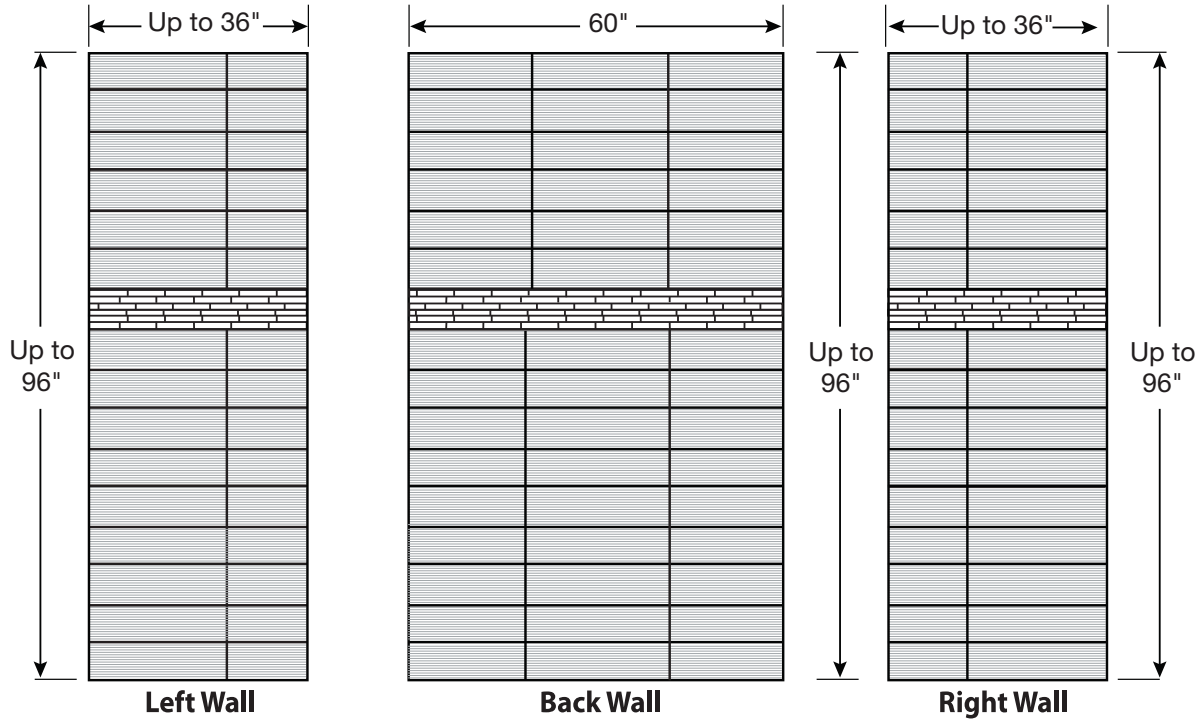

OPTIONAL ACCESSORIES

- 2 1/4" x up to 120" x 3/4" trim strips
- Soap dishes
- Shampoo shelves
- Foot rests
- Additional accessories available upon request (minimum quantities apply).

STANDARDS AND RATINGS

WS-TX-TSL6x24

6" X 24" TEXTURED STACKED LISTELLO
CAST MARBLE

FEATURES Dimensional Tolerance $\pm \frac{1}{8}$ ". Dimensions needed for site preparation should be measured from the unit. American Bath Group assumes no responsibility for preparatory work.

Type and Model #	Material	Wall Finish	Pieces
Wall Surround #WS-TX-TSL6x24	Cast Marble	6 x 24 Textured Wall Pattern	3

DIMENSIONS

Specifications	inches
Side Wall Width:	Up to 36
Back Wall Width:	Up to 60
Height:	Up to 96
Tile Pattern	6 x 24 Textured