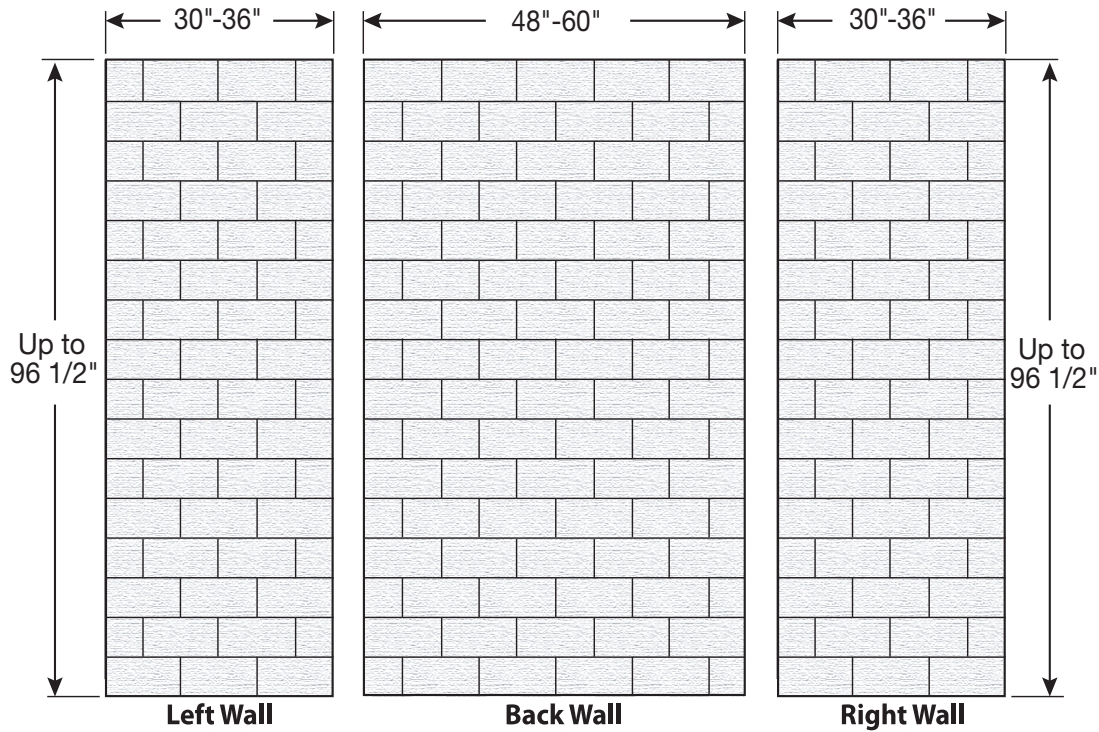

OPTIONAL ACCESSORIES

- 2 1/4" x up to 120" x 3/4" trim strips
- Soap dishes
- Shampoo shelves
- Foot rests
- Additional accessories available upon request (minimum quantities apply).

STANDARDS AND RATINGS

WS-TV6x12

6" X 12" TEXTURED VISION WALL SURROUND
CAST MARBLE

FEATURES Dimensional Tolerance $\pm \frac{1}{8}$ ". Dimensions needed for site preparation should be measured from the unit. American Bath Group assumes no responsibility for preparatory work.

Type and Model #	Material	Wall Finish	Pieces
Wall Surround #WS-TV6x12	Cast Marble	6 x 12 Textured Vision Wall Pattern	3

DIMENSIONS

Specifications	inches
Side Wall Width:	30-36
Back Wall Width:	48-60
Height:	Up to 96 1/2
Tile Pattern	6 x 12 Textured Vision